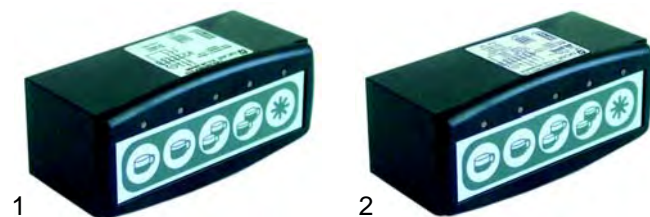

Item	Order	Description	OEM
1	371090	Plug/ big	
2	371095	O-ring/viton	

Pressure switches/switches

Item	Order	Description	OEM
1	541021	Pressure switch	60000000
2	345147	Main switch	60900000
3	301001	Group switch	60900035

Level controllers

Item	Order	Description	OEM
1	400019	Controller/RL 30/1E-2C/F, 230V	60100100
2	400656	Controller/RLO 1E/Sic/F+LED, 230V	60100040
3	400020	Level probe, 150mm	60100200

Electronics, flowmeter

Item	Order	Description	OEM
1	400004	Flowmeter (Gicar), 1/4"	60100050
2	400256	Plugs	
3	400257	Flowmeter turbine	
4	400258	Case gasket	

Key push buttons

Item	Order	Description	OEM
1	400654	Key push button, Gicar 9.5.20.96	60100000
2	400653	Key push button, Gicar 9.5.27.60	60100012