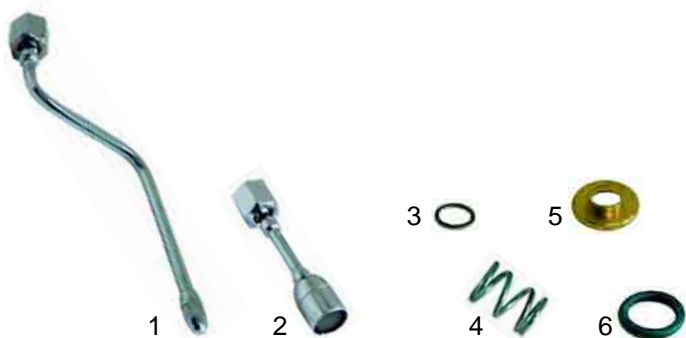

Item	Order	Description	OEM
2	528475	Spring	CTAV7-24
3	528476	Gasket	50000020
4	528392	Spring	CTAV7-21
5	528478	O-ring	50000130
6	528479	Gasket	50010040
7	528480	Spring	OB55000020
8	528396	O-ring	-
9	111093	Button	40000040

Drain tap

Item	Order	Description
1	528609	Ablaufwanne Drain tap

Taps

Item	Order	Description
1	528482	Steam/Water tap, cpl.
2	529534	Knob/cpl.

Item	Order	Description
3	528398	Gasket
4	528484	Spring
5	528485	O-ring
6	528401	Gasket

Pipes

Item	Order	Description
1	529820	Steam pipe
1	529821	Steam pipe (stainless steel)
2	529822	Steam pipe
3	528210	Gasket (klingerit)
4	529719	Spring
5	529718	Spring guide
6	529412	O-ring

Group

Item	Order	Description	OEM
1	529538	Group gasket	50000010
2	528951	Screw cap	
3	528325	Gasket	50010040
4	528486	Jet	30200020