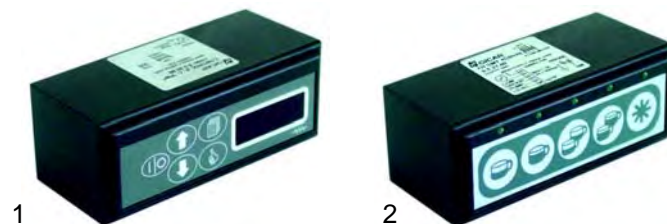

Item	Order	Description	OEM
1	371090	Plug/ big	
2	371095	O-ring/viton	

Pressure switches/switches

Item	Order	Description	OEM
1	541021	Pressure switch	60000000
2	345147	Main switch	60900000
3	301001	Group switch	60900035

Level controllers

Item	Order	Description	OEM
1	400019	Controller/RL 30/1E-2C/F, 230V	60100100
2	400656	Controller/RLO 1E/Sic/F+LED, 230V	60100040
3	400020	Level probe, 150mm	60100200

Electronics, flowmeter

Item	Order	Description	OEM
1	400004	Flowmeter (Gicar), 1/4"	60100050
2	400256	Plugs	
3	400257	Flowmeter turbine	
4	400258	Case gasket	

Key push buttons

Item	Order	Description	OEM
1	400654	Key push button, Gicar 9.5.20.96	60100000
2	400653	Key push button, Gicar 9.5.27.60	60100012