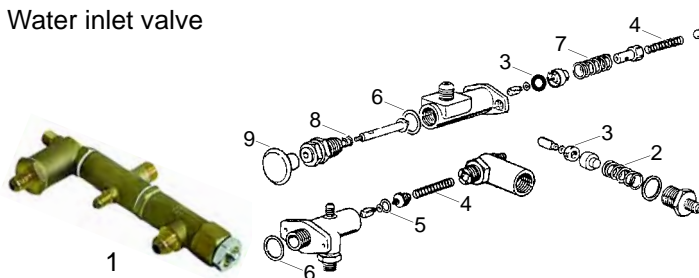

Valves

Item	Order	Description	OEM
1	529312	Safety valve, 1,8 bar, 3/8"	65000110
2	529316	Safety valve/sealed, 1,8 bar, 3/8"	
3	529303	Empty valve, 1/4"	
4	529304	Empty valve, 1/4"	65000200
5	529349	Cu-gasket, 3/8"	
6	529361	Cu-gasket, 1/4"	

Level glass

Item	Order	Description	OEM
1	529386	Level glass	35902000
2	528402	O-ring (Viton)	50000115
3	528682	Pressure washer	30100050
4	529397	Pipe upper nut	30100040

Water inlet valve

Item	Order	Description
1	529561	Water inlet valve