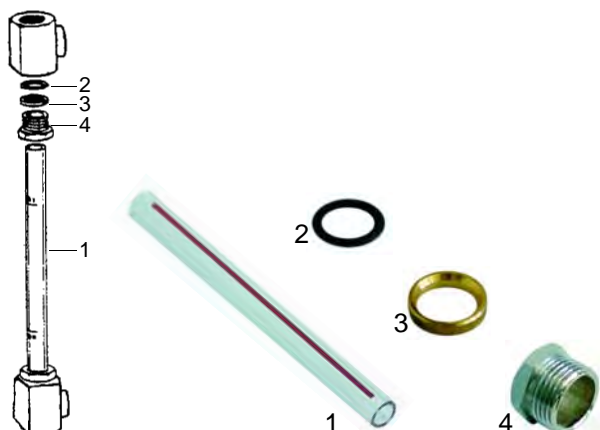

Item	Order	Description	OEM
1	400652	Key push button, Gicar 9.5.28.28	
2	400655	Key push button, Gicar 9.5.28.30	60100020

Item	Order	Description	OEM
1	400657	Panel for push buttons	60102002
2	400334	Push button panel	60102000

Elements

Item	Order	Description
1	417030	1 group, 1800W, 230V
2	417031	2 groups, 3000W, 230V
2	417095	2 groups, 3500W, 230V
3	417096	3 groups, 4000W, 230V
4	528006	Gasket

Manometers

Item	Order	Description	OEM
1	541208	Manometer/double scale	60000050
2	541280	Manometer, 0 - 3 bar	60000065

Valves

Item	Order	Description	OEM
1	529312	Safety valve, 1,8 bar, 3/8"	65000110
2	529316	Safety valve/sealed, 1,8 bar, 3/8"	
3	529303	Empty valve, 1/4"	
4	529304	Empty valve, 1/4"	65000200
5	529349	Cu-gasket, 3/8"	
6	529361	Cu-gasket, 1/4"	

Level glass

Item	Order	Description	OEM
1	529386	Level glass	35902000
2	528402	O-ring (Viton)	50000115
3	528682	Pressure washer	30100050
4	529397	Pipe upper nut	30100040

Water inlet valve

Item	Order	Description
1	529561	Water inlet valve