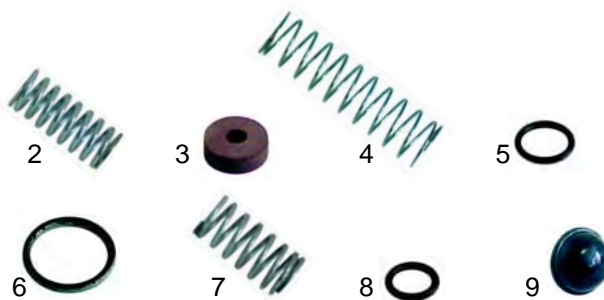

Valves

Item	Order	Description	OEM
1	529312	Safety valve, 1,8 bar, 3/8"	65000110
2	529316	Safety valve/sealed, 1,8 bar, 3/8"	
3	529303	Empty valve, 1/4"	
4	529304	Empty valve, 1/4"	65000200
5	529349	Cu-gasket, 3/8"	
6	529361	Cu-gasket, 1/4"	

Level glass

Item	Order	Description	OEM
1	529386	Level glass	35902000
2	528402	O-ring (Viton)	50000115
3	528682	Pressure washer	30100050
4	529397	Pipe upper nut	30100040

Water inlet valve

Item	Order	Description
1	529561	Water inlet valve

Item	Order	Description	OEM
2	528475	Spring	CTAV7-24
3	528476	Gasket	50000020
4	528392	Spring	CTAV7-21
5	528478	O-ring	50000130
6	528479	Gasket	50010040
7	528480	Spring	OB55000020
8	528396	O-ring	-
9	111093	Button	40000040