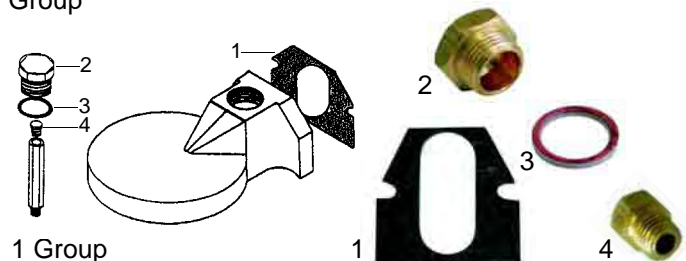

Item	Order	Description	OEM
2	528475	Spring	CTAV7-24
3	528476	Gasket	50000020
4	528392	Spring	CTAV7-21
5	528478	O-ring	50000130
6	528479	Gasket	50010040
7	528480	Spring	OB55000020
8	528396	O-ring	-
9	111093	Button	40000040

Drain tap

Item	Order	Description
1	528609	Ablaufwanne Drain tap

Taps

Item	Order	Description
1	528482	Steam/Water tap, cpl.
2	529534	Knob/cpl.

Item	Order	Description
3	528398	Gasket
4	528484	Spring
5	528485	O-ring
6	528401	Gasket

Pipes

Item	Order	Description
1	529820	Steam pipe
1	529821	Steam pipe (stainless steel)
2	529822	Steam pipe
3	528210	Gasket (klingerit)
4	529719	Spring
5	529718	Spring guide
6	529412	O-ring

Group

Item	Order	Description	OEM
1	529538	Group gasket	50000010
2	528951	Screw cap	
3	528325	Gasket	50010040
4	528486	Jet	30200020