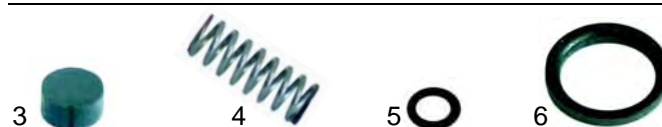

Item	Order	Description	OEM
2	528475	Spring	CTAV7-24
3	528476	Gasket	50000020
4	528392	Spring	CTAV7-21
5	528478	O-ring	50000130
6	528479	Gasket	50010040
7	528480	Spring	OB55000020
8	528396	O-ring	-
9	111093	Button	40000040

Drain tap

Item	Order	Description
1	528609	Ablaufwanne Drain tap

Taps

Item	Order	Description
1	528482	Steam/Water tap, cpl.
2	529534	Knob/cpl.

Item	Order	Description
3	528398	Gasket
4	528484	Spring
5	528485	O-ring
6	528401	Gasket

Pipes

Item	Order	Description
1	529820	Steam pipe
1	529821	Steam pipe (stainless steel)
2	529822	Steam pipe
3	528210	Gasket (klingerit)
4	529719	Spring
5	529718	Spring guide
6	529412	O-ring

Group

Item	Order	Description	OEM
1	529538	Group gasket	50000010
2	528951	Screw cap	
3	528325	Gasket	50010040
4	528486	Jet	30200020