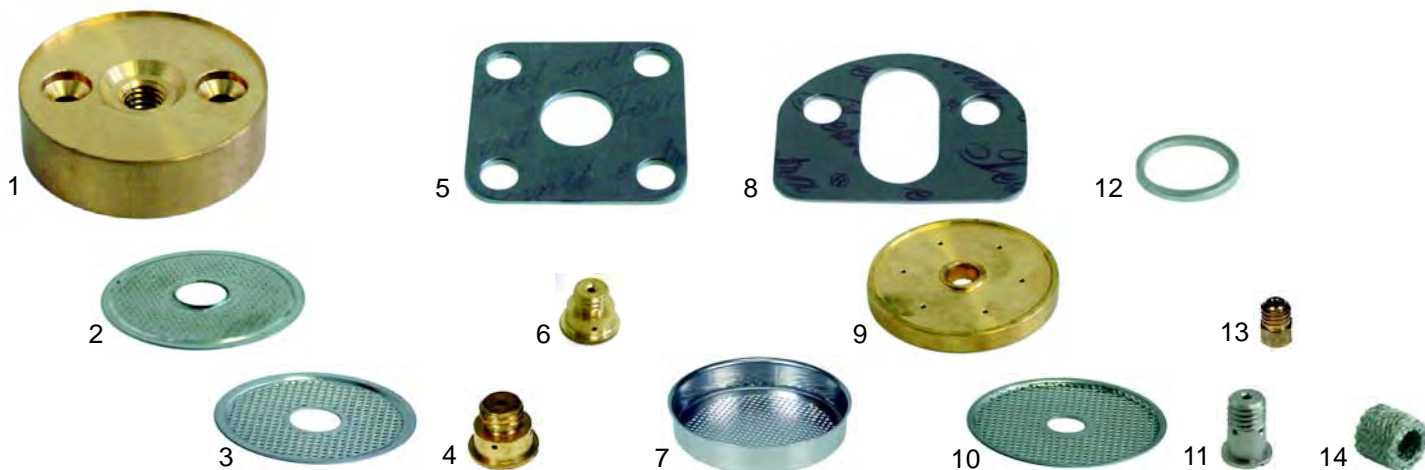

Group

Item	Order	Description
1	529128	Dispersion
2	529136	Shower
3	529137	Shower
4	529149	Dispersion
5	529169	Gasket

Item	Order	Description
6	529135	Dispersion
7	529140	Shower
8	529189	Group gasket
9	529203	Dispersion
10	529138	Shower

Item	Order	Description
11	529139	Dispersion
12	528784	Washer (aluminium)
13	528787	Jet
14	528788	Filter