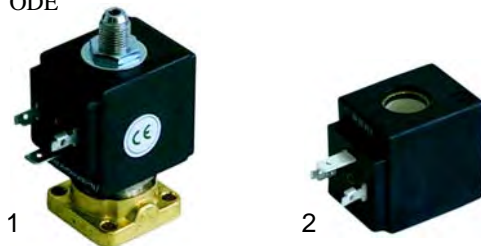

Item	Order	Description
1	370203	cpl., 3 ways, 230V AC
2	371150	Magnetic coil, 230V AC