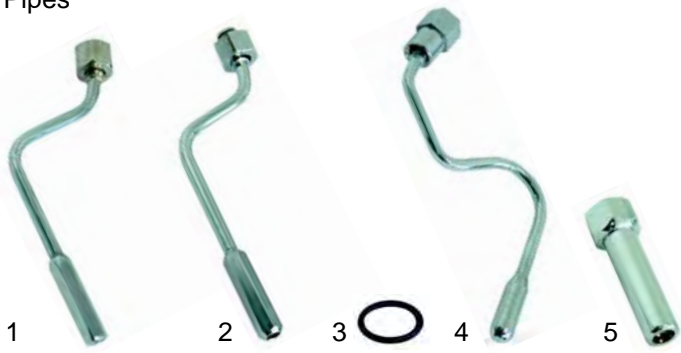

Pipes

Item	Order	Description
1	529465	Steam pipe
2	529466	Water pipe
3	528744	O-ring
4	529467	Steam pipe
5	529468	Water pipe