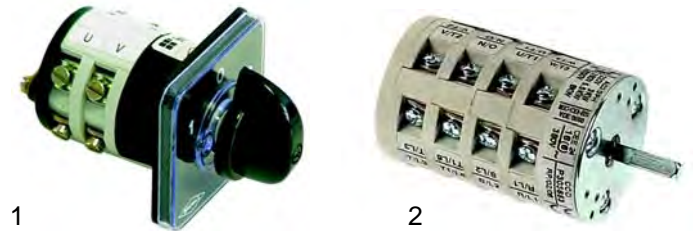

## Solenoid valves

Scem/Parker

Item	Order	Description
1	370057	cpl., 3 ways, 230V AC
2	370062	Solenoid square base
3	371029	Magnetic coil, 230V AC

Lucifer

Item	Order	Description
1	370053	cpl., 230V
2	370061	Solenoid square base
3	371031	Magnetic coil, 230V AC

## Accessories

Item	Order	Description
1	371090	Plug
2	371095	O-ring (viton)
3	371100	O-ring (silicon)

## Pressure switches, switches

Item	Order	Description
1	541021	Pressure switch
2	346088	Main switch

Item	Order	Description
1	346054	Main switch
2	346026	Main switch

Item	Order	Description
1	345033	Switch, 2 poles, 27,2 x 22mm
1	345090	Push button, 2 poles, 27,2 x 22mm
2	345013	Switch, 2 poles, 26,5 x 25,6mm
3	301025	Switch, 2 poles, 28 x 24mm