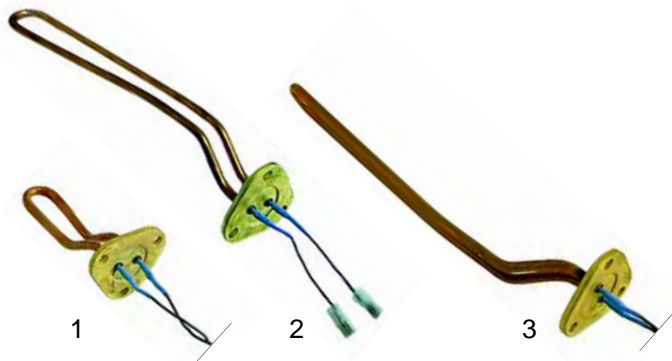

Elements

Item	Order	Description
1	417068	1 group, 600W, 230V
2	417069	2 groups, 1100W/400V
3	417070	2 groups, 1350W, 230V