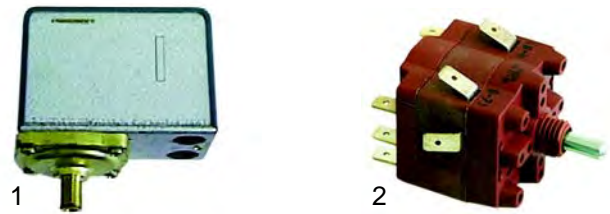

## Solenoid valves

Scem/Parker

Item	Order	Description
1	370057	cpl., 3 ways, 230V AC
2	370062	Solenoid square base
3	371029	Magnetic coil, 230V AC

Lucifer

Item	Order	Description
1	370053	cpl., 230V
2	370061	Solenoid square base
3	371031	Magnetic coil, 230V AC

ODE

Item	Order	Description
1	370203	cpl., 3 ways, 230V AC
2	371150	Magnetic coil, 230V AC

## Accessories

Item	Order	Description
1	371090	Plug
2	371095	O-ring (viton)
3	371100	O-ring (silicon)

## Pressure switches, switches

Item	Order	Description
1	541021	Pressure switch
2	346088	Main switch

Item	Order	Description
1	346054	Main switch
2	346026	Main switch

Item	Order	Description
1	345033	Switch, 2 poles, 27,2 x 22mm
1	345090	Push button, 2 poles, 27,2 x 22mm
2	345013	Switch, 2 poles, 26,5 x 25,6mm
3	301025	Switch, 2 poles, 28 x 24mm