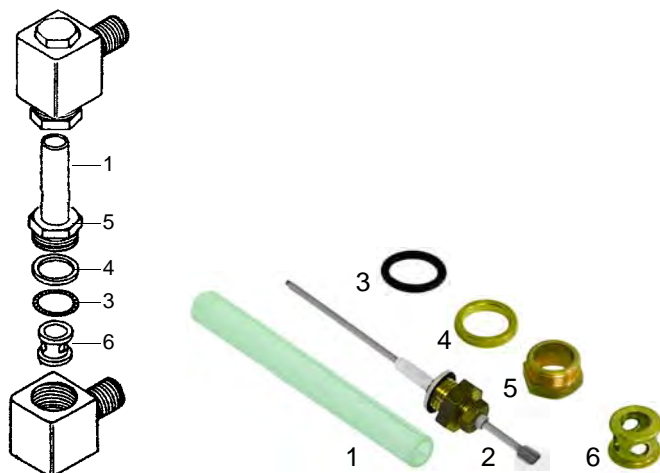

## Valves

Item	Order	Description
1	529312	Safety valve, 1,8 bar, 3/8"
2	529316	Safety valv/sealed, 1,8 bar, 3/8"
3	529303	Empty valve (stainless steel), 1/4"
4	529361	Cu-gasket, 1/4"
5	529349	Cu-gasket, 3/8"

Item	Order	Description
1	529324	Expansion- and retention valve/cpl.

## Level glass

Item	Order	Description
1	529438	Level glass
2	400020	Level probe, 150mm
3	529439	O-ring
4	529440	Press washer
5	529441	Pipe upper nut
6	529442	Bush

## Spouts

Item	Order	Description
1	529002	3/8", 1 way, straight/short
2	529001	3/8", 1 way, straight/long
3	529005	3/8", 1 way, curved/short
4	529003	3/8", 1 way, curved/long

Item	Order	Description
5	529004	3/8", 1 way, curved/closed
6	529008	3/8", 2 ways, distance 44mm
7	529007	3/8", 2 ways, distance 55mm/short
8	529006	3/8", 2 ways, distance 55mm/long