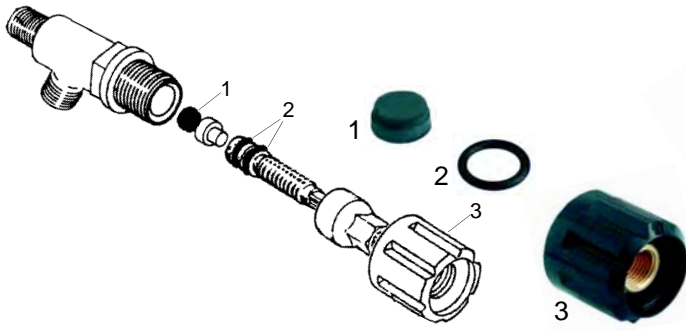

Item	Order	Description
1	528022	Gasket, 1 1/4" (teflon)
2	528789	Boiler gasket, 5 holes

Manometer

Item	Order	Description
1	541285	Manometer/double scale

Valves

Item	Order	Description
1	529312	Safety valve, 1,8 bar, 3/8"
2	529316	Safety valve/sealed, 1,8 bar, 3/8"
3	529303	Empty valve (stainless steel), 1/4"
4	529304	Empty valve, 1/4"
5	529361	Cu-gasket, 1/4"
6	529349	Cu-gasket, 3/8"

Item	Order	Description
1	528790	Retention valve
2	528791	Expansion valve

Level glass

Item	Order	Description
1	528792	Level glass/cpl.
2	528793	O-ring
3	528794	Level glass
4	528795	Gasket

Taps

Item	Order	Description
1	528796	Gasket
2	528797	O-ring
3	111013	Knob