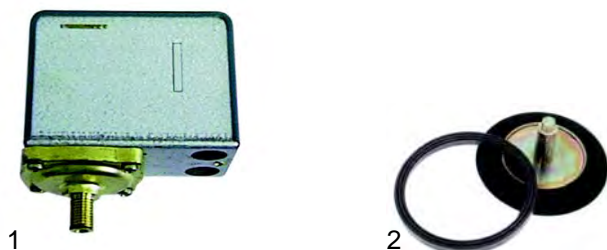

Spare parts suitable for:
MARZOCCO

Spare parts suitable for coffee machines

Solenoid valves

Scem/Parker

Item	Order	Description
1	370212	cpl., 1/8", 3 Wege, 230 V
2	370067	cpl., 1/4", 2 Wege, 230 V
2	370206	cpl., 1/8", 2 Wege, 230 V
3	371029	Magnetic coil, 230 V

Accessories

Item	Order	Description
1	371090	Plug
2	371095	O-ring (viton)
2	371100	O-ring (silicon)

Pressure switches

Item	Order	Description
1	541021	Pressure switch
2	520139	Membrans

Thermostats

Item	Order	Description
1	390367	Contact thermostat, 130 °C, 2 poles
2	390368	Boiler-Thermostat, +40 – +150 °C, 1 pole

Level controller

Item	Order	Description
1	400019	Level controller (RL30/1E-2C/F)

Flowmeter

Item	Order	Description
1	400222	Flowmeter, 1/4"
2	400256	Plug
3	400257	Flowmeter turbine
4	400258	Case gasket

Key push buttons