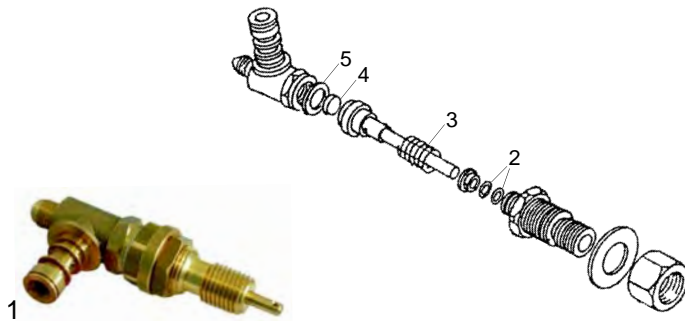

Item	Order	Description
1	528790	Retention valve
2	528791	Expansion valve

Level glass

Item	Order	Description
1	528792	Level glass/cpl.
2	528793	O-ring
3	528794	Level glass
4	528795	Gasket

Taps

Item	Order	Description
1	528796	Gasket
2	528797	O-ring
3	111013	Knob

Pipes

Item	Order	Description
1	529506	Steam pipe
2	528504	O-ring
3	529701	Spring
4	529703	Washer
5	529702	Circlip ring

Item	Order	Description
1	528798	Steam pipe
2	528797	O-ring

Knobs

Item	Order	Description
1	111006	Knob, 2 mm gradience
2	111007	Knob, 1 mm gradience
3	111008	Symbol/water
4	111009	Symbol/steam

Item	Order	Description
1	529500	Steam-, water tap/cpl., 1 mm gradient

Item	Order	Description
2	528485	Gasket
3	528503	Spring
4	528502	Gasket
5	528501	Cu-gasket

Group

Item	Order	Description
1	528803	Group gasket

Item	Order	Description
2	528800	O-ring
3	528801	Gasket
4	528802	O-ring

Shower

Item	Order	Description
1	529091	Shower
2	529079	Filter holder spring

Filter holder gaskets

Item	Order	Description
1	528033	Shim gasket, 71 x 58mm
2	528065	Shim gasket, 72 x 55 x 6mm
2	528066	Shim gasket, 72 x 55 x 7mm