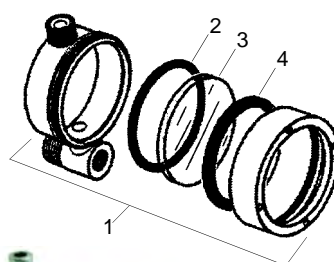

Item	Order	Description
1	400452	Key push button with Tea-push button
2	400453	Key push button (old)

Elements

Item	Order	Description
1	417045	1 group, 1 1/4", L=160mm, 1500W, 230 V
2	417080	2 groups, 1 1/4", L=240mm 2500W, 230 V
3	417125	2 groups, 1 1/4", L=290mm 1500W, 230 V
4	417126	1 group, L=200mm 1300W, 230 V

Item	Order	Description
1	417127	2 groups, 1 1/4" (L=20mm), 1400W, 230 V
2	417047	2 groups, 1 1/4" (L=410mm), 3000W, 230V/400V
3	417128	3/4 groups, 1 1/4" (L=500mm), 4000W, 230 V/
4	417129	3 groups, 1 1/4" (L=600mm), 1600W, 230 V

Item	Order	Description
1	528022	Gasket, 1 1/4" (teflon)
2	528789	Boiler gasket, 5 holes

Manometer

Item	Order	Description
1	541285	Manometer/double scale

Valves

Item	Order	Description
1	529312	Safety valve, 1,8 bar, 3/8"
2	529316	Safety valve/sealed, 1,8 bar, 3/8"
3	529303	Empty valve (stainless steel), 1/4"
4	529304	Empty valve, 1/4"
5	529361	Cu-gasket, 1/4"
6	529349	Cu-gasket, 3/8"

Item	Order	Description
1	528790	Retention valve
2	528791	Expansion valve

Level glass

Item	Order	Description
1	528792	Level glass/cpl.
2	528793	O-ring
3	528794	Level glass
4	528795	Gasket

Taps

Item	Order	Description
1	528796	Gasket
2	528797	O-ring
3	111013	Knob