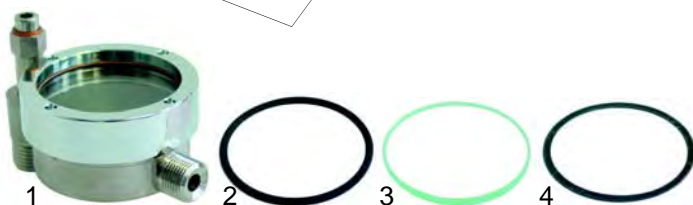

Item	Order	Description
1	528022	Gasket, 1 1/4" (teflon)
2	528789	Boiler gasket, 5 holes

Manometer

Item	Order	Description
1	541285	Manometer/double scale

Valves

Item	Order	Description
1	529312	Safety valve, 1,8 bar, 3/8"
2	529316	Safety valve/sealed, 1,8 bar, 3/8"
3	529303	Empty valve (stainless steel), 1/4"
4	529304	Empty valve, 1/4"
5	529361	Cu-gasket, 1/4"
6	529349	Cu-gasket, 3/8"

Item	Order	Description
1	528790	Retention valve
2	528791	Expansion valve

Level glass

Item	Order	Description
1	528792	Level glass/cpl.
2	528793	O-ring
3	528794	Level glass
4	528795	Gasket

Taps

Item	Order	Description
1	528796	Gasket
2	528797	O-ring
3	111013	Knob