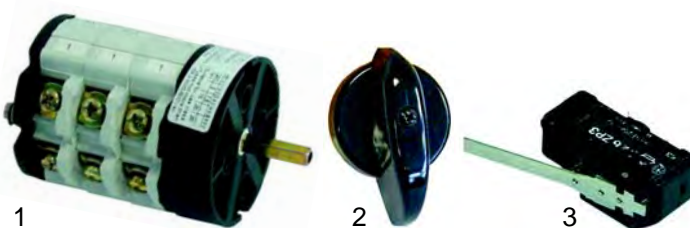

Spare parts suitable for:
MARZOCCO

Spare parts suitable for coffee machines

Solenoid valves

Scem/Parker

Item	Order	Description
1	370212	cpl., 1/8", 3 Wege, 230 V
2	370067	cpl., 1/4", 2 Wege, 230 V
2	370206	cpl., 1/8", 2 Wege, 230 V
3	371029	Magnetic coil, 230 V

Accessories

Item	Order	Description
1	371090	Plug
2	371095	O-ring (viton)
2	371100	O-ring (silicon)

Pressure switches

Item	Order	Description
1	541021	Pressure switch
2	520139	Membrans

Thermostats

Item	Order	Description
1	390367	Contact thermostat, 130 °C, 2 poles
2	390368	Boiler-Thermostat, +40 – +150 °C, 1 pole

Switches

Item	Order	Description
1	346079	Main switch
2	111012	Knob
3	345044	Microswitch

Switches

Item	Order	Description
1	346081	Switches/coffee
2	346082	Push button/steam
3	346083	Push button/water
4	359155	Signal lamp/red

Level controller

Item	Order	Description
1	400019	Level controller (RL30/1E-2C/F)

Flowmeter

Item	Order	Description
1	400222	Flowmeter, 1/4"
2	400256	Plug
3	400257	Flowmeter turbine
4	400258	Case gasket

Key push buttons