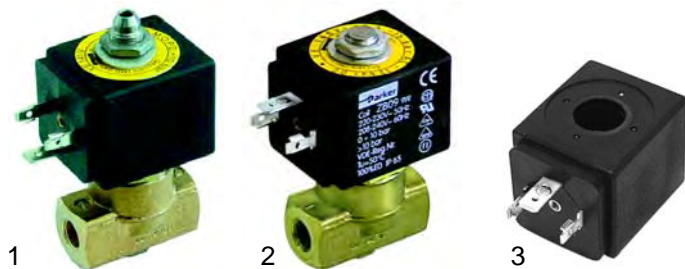

Spare parts suitable for:
MARZOCCO

Spare parts suitable for coffee machines

Solenoid valves

Scem/Parker

Item	Order	Description
1	370212	cpl., 1/8", 3 Wege, 230 V
2	370067	cpl., 1/4", 2 Wege, 230 V
2	370206	cpl., 1/8", 2 Wege, 230 V
3	371029	Magnetic coil, 230 V

Accessories

Item	Order	Description
1	371090	Plug
2	371095	O-ring (viton)
2	371100	O-ring (silicon)

Pressure switches

Item	Order	Description
1	541021	Pressure switch
2	520139	Membrans

Thermostats

Item	Order	Description
1	390367	Contact thermostat, 130 °C, 2 poles
2	390368	Boiler-Thermostat, +40 – +150 °C, 1 pole

Switches

Item	Order	Description
1	346079	Main switch
2	111012	Knob
3	345044	Microswitch

Switches

Item	Order	Description
1	346081	Switches/coffee
2	346082	Push button/steam
3	346083	Push button/water
4	359155	Signal lamp/red

Level controller

Item	Order	Description
1	400019	Level controller (RL30/1E-2C/F)

Flowmeter

Item	Order	Description
1	400222	Flowmeter, 1/4"
2	400256	Plug
3	400257	Flowmeter turbine
4	400258	Case gasket

Key push buttons