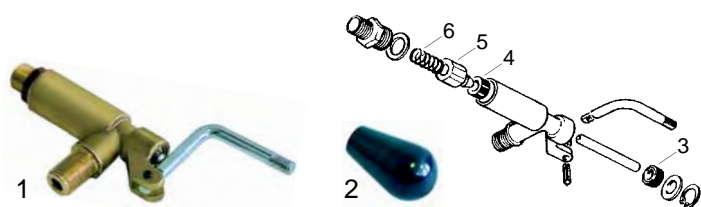

Water inlet valve

Item	Order	Description	Model	OEM
1	529632	Water inlet valve assembly	Compact	56210
2	111092	Knob M8	Argenta, Brava, Divina	20361