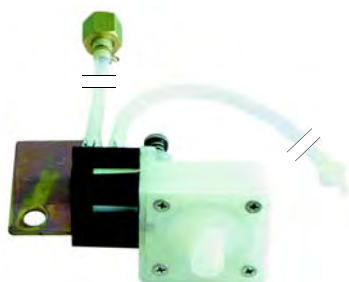

Item	Order	Description	Model	OEM
1	802108	Milk foamer/cpl.		83300000