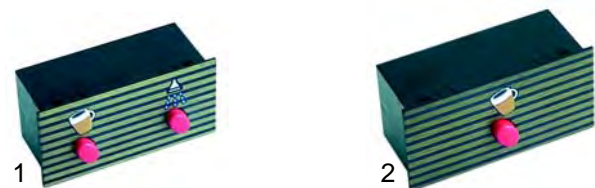

Item	Order	Description	Model	OEM
1	400546	1 switch (coffee) 1 push button (water)	AEP	18371021
2	400547	1 switch (coffee)	AEP	18371017