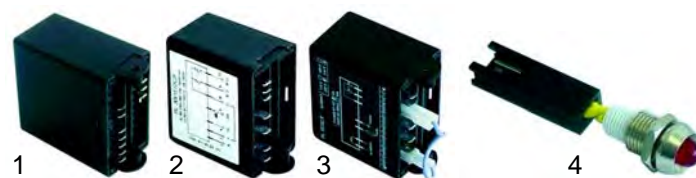

## Level controllers

Item	Order	Description	Model	OEM
1	400530	RMFC2SN, 230 V	Compact	18045
2	400019	RL 30/1E-2C/F, 230 V	Argenta	18080
3	400537	RL 30/1E-2C/F Time Out, 230 V	Brava Divina	18080001
4	400538	Led Time Out	Divina	22625