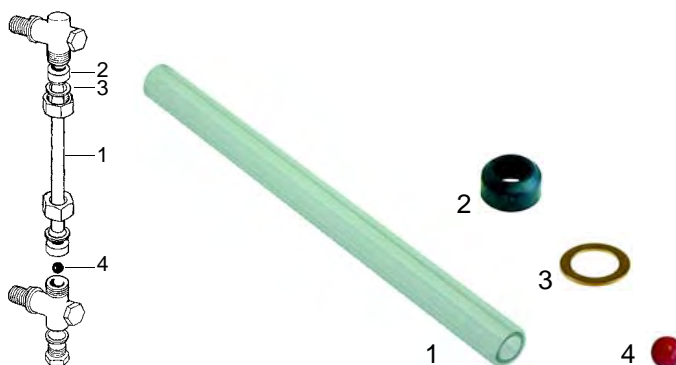

Level glass

Item	Order	Description	Model	OEM
1	529407	Level glass, 170 x 11 mm		21300
2	529408	Level glass gasket		12200
3	529862	Pressure washer		25652
4	529355	Plastic ball		15300