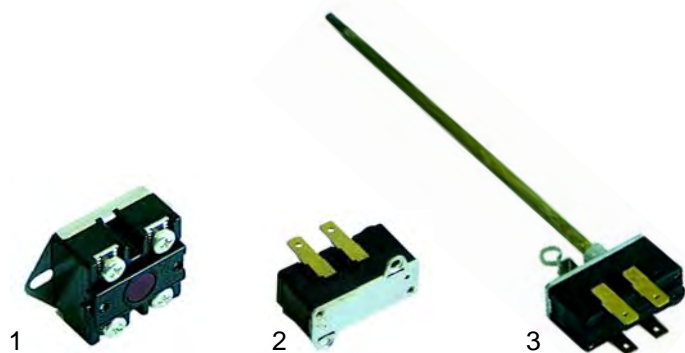

Thermostats

Item	Order	Description	OEM
1	390431	Safety thermostat, 2-pol, 40A, 250 V	20300006
2	390434	Safety thermostat, 2-pol, 20A, 400 V	20301
3	390433	Safety thermostat, 2-pol, 20A, 400 V	20302