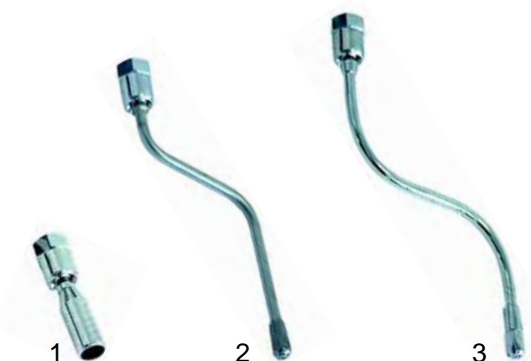

Item	Order	Description	Model	OEM
1	529771	Water	Compact	56119024
2	529777	Steam, stainless steel	Brava	56108
3	529774	Steam, VC	Alt	90311