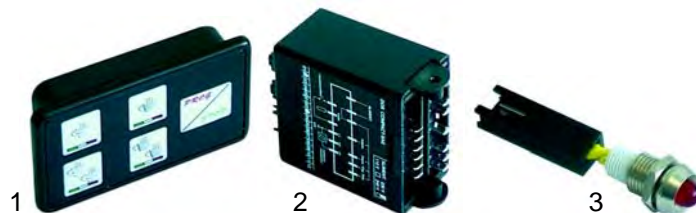

Electronics, Keyboards Compact

Item	Order	Description	Model	OEM
1	400532	5 push buttons	Compact	18371008
2	400531	Electronic box, 1gr	Compact	18045001
3	400538	Led	Compact	22623