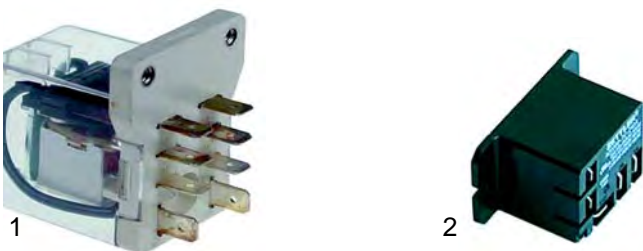

Relays

Item	Order	Description	Model	OEM
1	380315	2NO, 16A	Compact	18452
2	380307	1 changeover, 16A		18460001