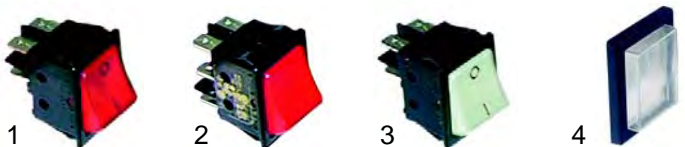

## Main switches

Item	Order	Description	OEM
1	346104	Switch, 0 - I, 3-pol, 20A	18201 18211
2	346105	Switch, 0 - I, 3-pol, 32A	18207
3	346100	Changer-switch, I - 0 - 2, 20A	18104

Item	Order	Description	Model	OEM
1	346101	Changer-switch, 32A		18105
2	110205	Knob		15271
3	111155	Knob	Brava	15277999

## Switches (30 x 22 mm)

Item	Order	Description	Model	OEM
1	301020	Push button (lit/red)	Compact	18266
1	301001	Switch (lit/red)	Compact Argenta Brava Divina	18260
2	301015	Changer-switch (lit/red)	Compact	18135
3	301009	Switch (lit/clear)	Argenta Brava	18262
4	301036	Protecting cover	Compact	19049