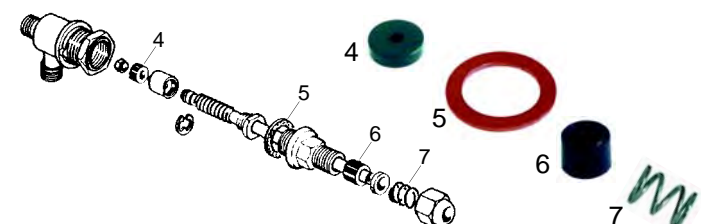

Item	Order	Description	Model	OEM
4	528308	Gasket, 15 x 4 x 4 mm		12203
5	528312	Gasket		20350
6	528313	Shaft gasket		12204
7	529719	Spring, 11,5 x 16 mm		10452