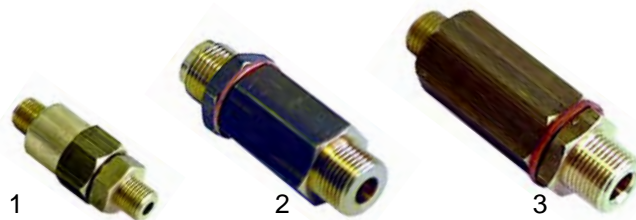

## Manometers

Item	Order	Description	Model	OEM
1	541261	1/8", 2,5 bar, 40 mm	Compact	21105
2	541225	1/4", 3 bar, 52 mm	Hebel	21101
3	541223	1/8", 2,5/16 bar, 60 mm double scale	Argenta	21100 21104

Item	Order	Description	Model	OEM
1	541262	1/8", 3,0/15 bar, Ø 60mm	Brava	21112
2	541263	1/8", 2,5/16 bar, Ø 60mm	Divina	21109

## Valves

Item	Order	Description	Model	OEM
1	529331	Safety valve, 1/8"		20357
2	529312	Safety valve, 3/8"		20350
3	529316	Safety valve, 3/8"	Ispel	20356
4	529332	Safety valve, 1,8 bar, 3/8"	TÜV, CE	20352 20351

Item	Order	Description	Model	OEM
1	529303	Empty valve, 1/4"		
2	529304	Empty valve, 1/4"		56150
3	529361	Cu-gasket, 1/4"		12153
4	529349	Cu-gasket, 3/8"		12101

Item	Order	Description	Model	OEM
1	529335	Non-return valve, 1/8"	Compact	20358
2	529301	Non-return valve, 3/8"	Argenta	56151
3	529337	Expansion valve, 3/8" - 1/4"	Argenta	56152