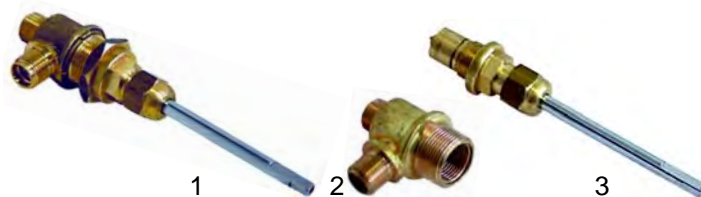

## Level glass

Item	Order	Description	Model	OEM
1	529407	Level glass, 170 x 11 mm		21300
2	529408	Level glass gasket		12200
3	529862	Pressure washer		25652
4	529355	Plastic ball		15300

## Water inlet valve

Item	Order	Description	Model	OEM
1	529632	Water inlet valve assembly	Compact	56210
2	111092	Knob M8	Argenta, Brava, Divina	20361

3	528309	Gasket		12205
4	528308	Piston gasket		12203
5	528310	Piston		25615
6	528311	Spring		10451

## Taps

Item	Order	Description	Model	OEM
1	529770	Steam tap/cpl.	Compact	56110
2	111151	Knob	Compact	15251

Item	Order	Description	Model	OEM
1	529621	Tap/cpl.		
2	529670	Body		53003
3	529658	Front part/cpl.		56100