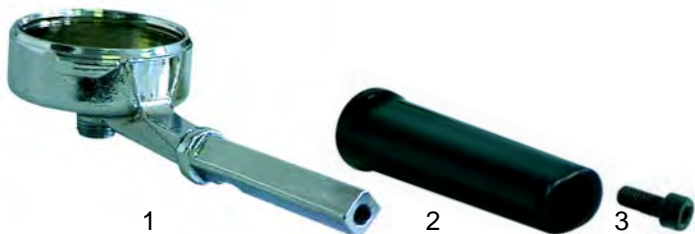

Filter holder

Item	Order	Description
1	529054	Filter holder/old
2	529056	Filter holder handle
3	528693	Screw, M8 x 20 mm