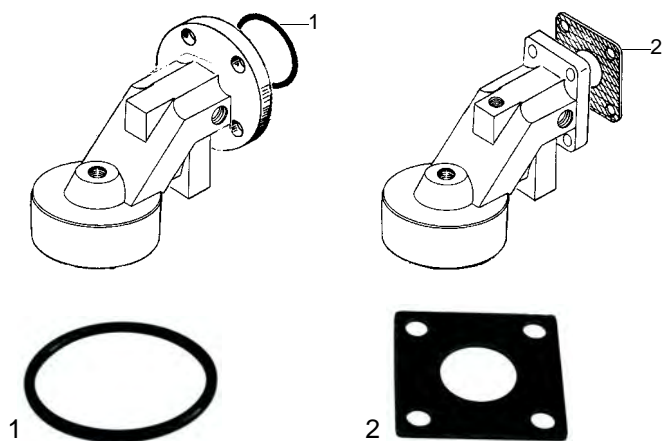

Group

Item	Order	Description
1	528315	Group gasket (Tell)
2	528132	Group gasket (ELLE)