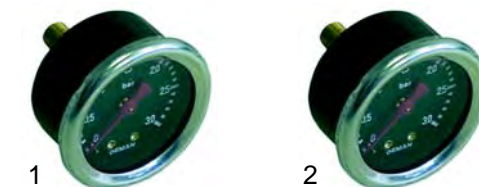

Item	Order	Description
1	541217	Manometer (ELLE), 0 - 3 bar
2	541216	Manometer (ELLE), 0 - 15 bar