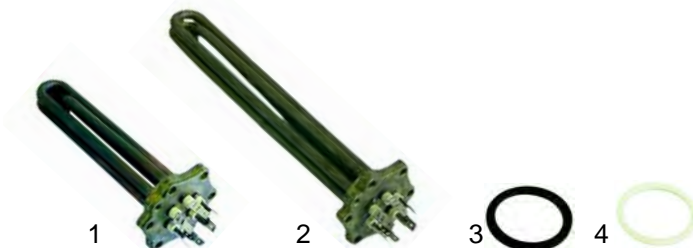

Item	Order	Description
1	417021	(ASSO), 1500W, 230V
2	417022	(ASSO), 2000W, 230V
3	528009	Gasket (klingerit)
4	528007	Gasket (teflon)