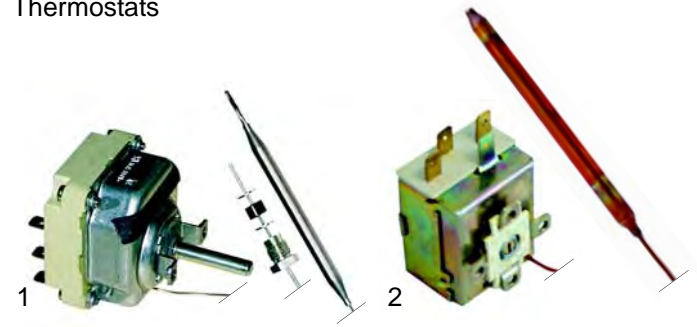

Thermostats

Item	Order	Description
1	375410	Thermostat
2	390339	Thermostat, 105°C