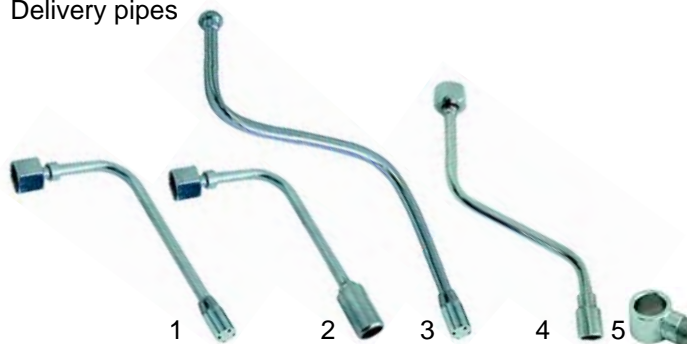

Delivery pipes

Item	Order	Description
1	529609	Steam pipe (Tell)
2	529625	Water pipe (Tell)
3	529581	Steam pipe (ELE)
3	529677	Steam pipe (stainless steel)
4	529583	Water pipe (ELE)
5	529647	Link (ELE)