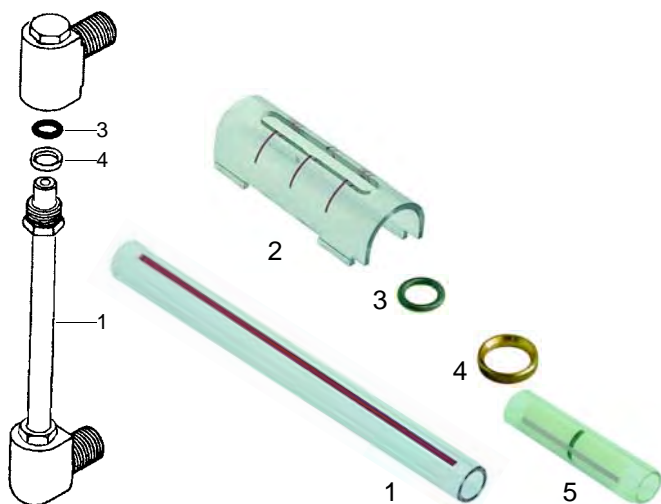

G Level glass

Item	Order	Description
1	529386	Level glass, 11 x 140mm
1	528681	Level glass, 11 x 160mm (TDS)
2	529389	Cover
3	528200	O-ring
4	528682	Press washer
5	529388	Level glass, 11 x 55mm (TE/TD93)