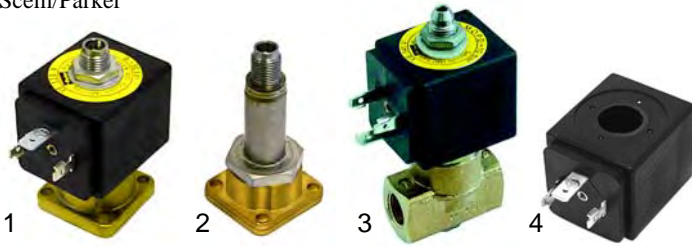

## Solenoid valves

Scem/Parker

Item	Order	Description
1	370055	cpl., 3 ways (inner cone), 230V AC
1	370056	cpl., 3 ways, (inner cone), 24V AC
2	370063	Solenoid square base, (inner cone)
3	370059	cpl., 3 ways, 230V AC
4	371029	Magnetic coil, 230V AC
4	371036	Magnetic coil, 24V AC