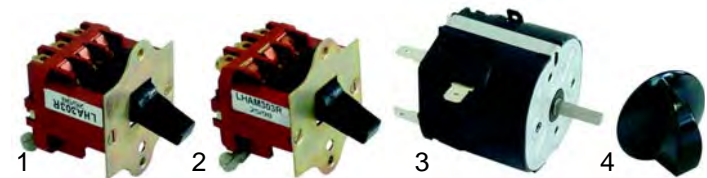

Spare parts suitable for:
MAZZER

Spare parts suitable for coffee grinders

Item	Order	Description	Model	OEM
1	527327	Lid/coffee beans container		
2	527328	Coffee beans container	Jolly	
3	527329	Closing unit	Major	
4	527330	Magnet with ring		

Item	Order	Description	Model	OEM
1	527231	Grind wheel pair	Jolly	
2	527232	Grind wheel pair	Major	
3	527262	Grind wheel holder	Jolly	
4	527263	Grind wheel holder	Major	

Item	Order	Description	Model	OEM
1	527331	Ground coffee lid	Jolly Major	
2	527332	Clear plastic/ground-container	Jolly Major	
3	527509	Ground container cpl.	Jolly Automatik	
3	527510	Ground container cpl.	Jolly Manual	
3	527511	Ground container cpl.	Major Automatik	
3	527512	Ground container cpl.	Major Manual	

Item	Order	Description	Model	OEM
1	527513	Setting screw		
2	527514	Star (above)		
3	527515	Section sheet metal	Jolly	
4	527516	Star (middle)	Major	
5	527517	Spring		
6	527519	Star (lower)		

Item	Order	Description	Model	OEM
1	527520	Filter support holder	Jolly Major	
2	527521	Coffee press	Jolly Major	

Item	Order	Description	Model	OEM
1	346147	Switch		
2	346148	Switch/key		
3	111012	Knob		

Item	Order	Description	Model	OEM
1	346149	Switch		
2	346150	Switch/key		
3	350037	Time Switch		
4	111175	Knob		

Item	Order	Description	Model	OEM
1	346151	Micro switch (above)		
2	346152	Micro switch (below)		
3	359312	Signal lamp		