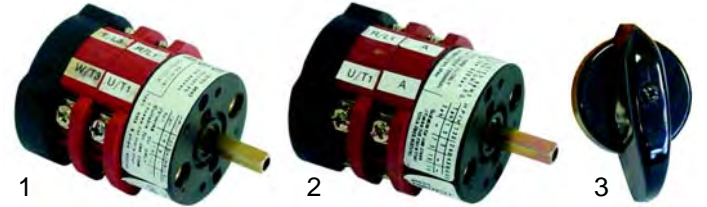

Spare parts suitable for:
MAZZER

Spare parts suitable for coffee grinders

Item	Order	Description	Model	OEM
1	527327	Lid/coffee beans container		
2	527328	Coffee beans container	Jolly	
3	527329	Closing unit	Major	
4	527330	Magnet with ring		

Item	Order	Description	Model	OEM
1	527231	Grind wheel pair	Jolly	
2	527232	Grind wheel pair	Major	
3	527262	Grind wheel holder	Jolly	
4	527263	Grind wheel holder	Major	

Item	Order	Description	Model	OEM
1	527331	Ground coffee lid	Jolly Major	
2	527332	Clear plastic/ground-container	Jolly Major	
3	527509	Ground container cpl.	Jolly Automatik	
3	527510	Ground container cpl.	Jolly Manual	
3	527511	Ground container cpl.	Major Automatik	
3	527512	Ground container cpl.	Major Manual	

Item	Order	Description	Model	OEM
1	527513	Setting screw		
2	527514	Star (above)		
3	527515	Section sheet metal	Jolly	
4	527516	Star (middle)	Major	
5	527517	Spring		
6	527519	Star (lower)		

Item	Order	Description	Model	OEM
1	527520	Filter support holder	Jolly Major	
2	527521	Coffee press	Jolly Major	

Item	Order	Description	Model	OEM
1	346147	Switch		
2	346148	Switch/key		
3	111012	Knob		

Item	Order	Description	Model	OEM
1	346149	Switch		
2	346150	Switch/key		
3	350037	Time Switch		
4	111175	Knob		

Item	Order	Description	Model	OEM
1	346151	Micro switch (above)		
2	346152	Micro switch (below)		
3	359312	Signal lamp		