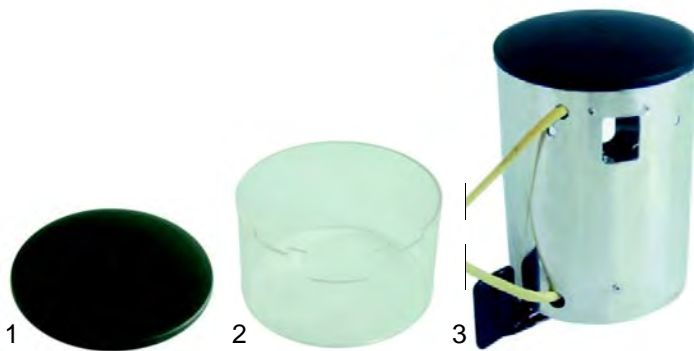

Spare parts suitable for:
MAZZER

Spare parts suitable for coffee grinders

Item	Order	Description	Model	OEM
1	527327	Lid/coffee beans container		
2	527328	Coffee beans container	Jolly	
3	527329	Closing unit	Major	
4	527330	Magnet with ring		

Item	Order	Description	Model	OEM
1	527231	Grind wheel pair	Jolly	
2	527232	Grind wheel pair	Major	
3	527262	Grind wheel holder	Jolly	
4	527263	Grind wheel holder	Major	

Item	Order	Description	Model	OEM
1	527331	Ground coffee lid	Jolly Major	
2	527332	Clear plastic/ground-container	Jolly Major	
3	527509	Ground container cpl.	Jolly Automatik	
3	527510	Ground container cpl.	Jolly Manual	
3	527511	Ground container cpl.	Major Automatik	
3	527512	Ground container cpl.	Major Manual	

Item	Order	Description	Model	OEM
1	527513	Setting screw		
2	527514	Star (above)		
3	527515	Section sheet metal	Jolly	
4	527516	Star (middle)	Major	
5	527517	Spring		
6	527519	Star (lower)		

Item	Order	Description	Model	OEM
1	527520	Filter support holder	Jolly Major	
2	527521	Coffee press	Jolly Major	