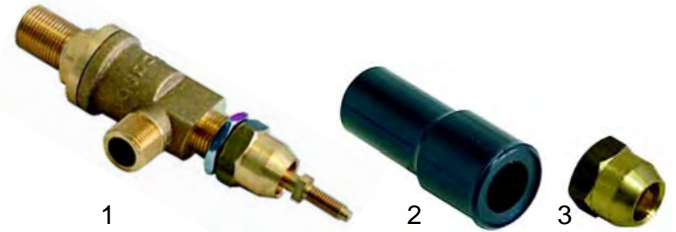

Item	Order	Description
1	417038	Element, 2700W, 230V
2	528885	Element gasket
3	528145	Pot Gasket, 5L pot

Pot Gaskets

Item	Order	Description
1	528143	Pot Gasket, 180 x 135 x 2mm
2	528144	Pot Gasket, 148 x 135 x 2mm

Manometers

Item	Order	Description
1	541223	Manometer, double scale
2	541224	Manometer, double scale

Valves

Item	Order	Description
1	529306	Safety valve, 1,8 bar, 1/2"
2	529310	Safety valve, sealed, 1,8 bar, 1/2"
3	529303	Empty valve, 1/4"
4	529361	Cu-Gasket, 1/4"
5	529360	Cu-Gasket, 1/2"

Valves

Item	Order	Description
1	528512	O-ring
2	528392	O-ring
3	528886	Valve
4	528478	O-ring
5	528887	Spring
6	528888	Jet
7	528889	Filter
8	528425	Gasket
9	528475	Spring
10	528890	O-ring

Water inlet valve

Item	Order	Description
1	529840	Water inlet valve/cpl.
2	111084	Handle
3	111086	Cap

Water inlet valve

Item	Order	Description
1	528683	Gasket
2	528684	Spring
3	528686	Gasket, 5 x 6 x 6mm
4	528687	O-ring

Water level glass