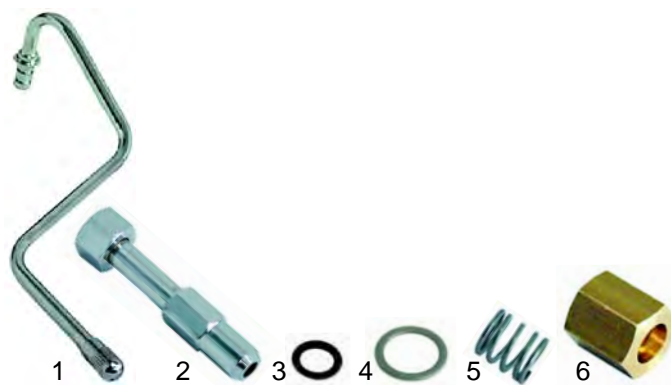

Item	Order	Description
1	529840	Water inlet valve/cpl.
2	111084	Handle
3	111086	Cap

Water inlet valve

Item	Order	Description
1	528683	Gasket
2	528684	Spring
3	528686	Gasket, 5 x 6 x 6mm
4	528687	O-ring

Water level glass

Item	Order	Description
1	529404	Water level glass, 5L pot (vertical)
2	529405	Water level glass, 5L pot (horizontal)
3	529427	Water level glass Gasket
4	528222	Water level glass Gasket (silicon)

Water inlet valve

Item	Order	Description
1	529841	Water inlet valve/cpl.
2	111133	Button/cpl.

Item	Order	Description
3	528891	Gasket
4	528892	Spring
5	528893	Gasket
6	528815	O-ring
7	528894	Spring

Taps

Item	Order	Description
1	529610	Steam water tap/cpl.
2	111134	Button/steam
3	529842	Steam water tap/cpl.
4	111058	Button/steam
5	111059	Button/water

Pipes

Item	Order	Description
1	529612	Steam pipe/right
1	529613	Steam pipe/left
2	529843	Water pipe
3	528897	O-ring
4	528898	Washer
5	528257	Spring
6	528899	Union nut

Item	Order	Description
1	528895	Gasket, 31 x 21 x 3mm
2	528896	Spring
3	528686	Gasket, 15 x 6 x 6mm
4	528815	O-ring
5	528400	O-ring