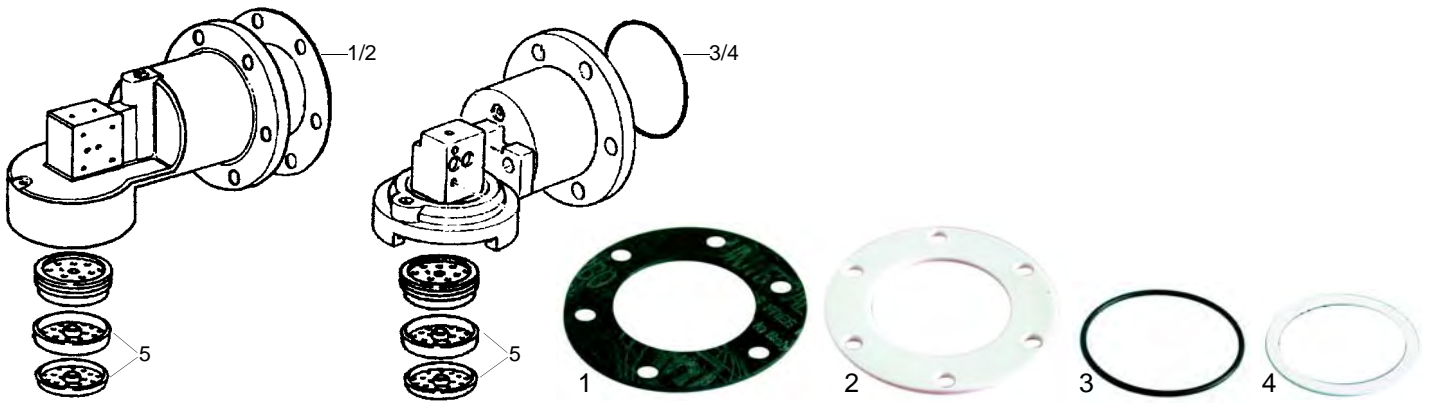

Item	Order	Description
1	529841	Water inlet valve/cpl.
2	111133	Button/cpl.

Item	Order	Description
3	528891	Gasket
4	528892	Spring
5	528893	Gasket
6	528815	O-ring
7	528894	Spring

Taps

Item	Order	Description
1	529610	Steam water tap/cpl.
2	111134	Button/steam
3	529842	Steam water tap/cpl.
4	111058	Button/steam
5	111059	Button/water

Pipes

Item	Order	Description
1	529612	Steam pipe/right
1	529613	Steam pipe/left
2	529843	Water pipe
3	528897	O-ring
4	528898	Washer
5	528257	Spring
6	528899	Union nut

Item	Order	Description
1	528895	Gasket, 31 x 21 x 3mm
2	528896	Spring
3	528686	Gasket, 15 x 6 x 6mm
4	528815	O-ring
5	528400	O-ring

Group

Item	Order	Description
1	528148	Gasket
2	528900	Gasket (teflon)

Item	Order	Description
3	528901	Gasket
4	528149	Gasket (teflon)

Shower

Item	Order	Description
1	529090	Shower/2 parts

Item	Order	Description
2	529065	Filter holder spring