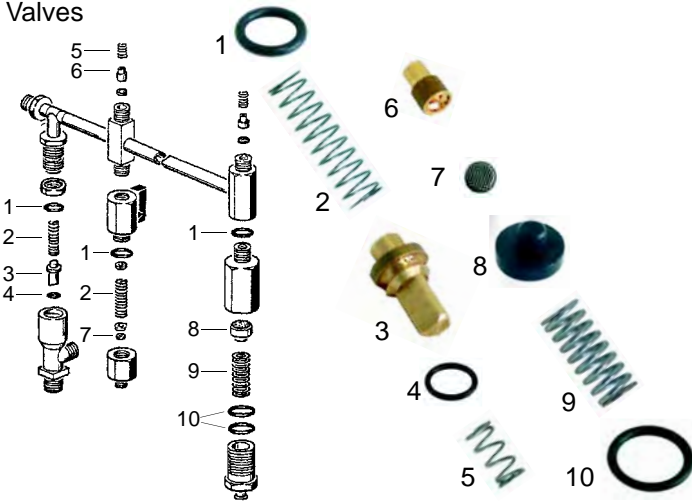

Item	Order	Description
1	417038	Element, 2700W, 230V
2	528885	Element gasket
3	528145	Pot Gasket, 5L pot

Pot Gaskets

Item	Order	Description
1	528143	Pot Gasket, 180 x 135 x 2mm
2	528144	Pot Gasket, 148 x 135 x 2mm

Manometers

Item	Order	Description
1	541223	Manometer, double scale
2	541224	Manometer, double scale

Valves

Item	Order	Description
1	529306	Safety valve, 1,8 bar, 1/2"
2	529310	Safety valve, sealed, 1,8 bar, 1/2"
3	529303	Empty valve, 1/4"
4	529361	Cu-Gasket, 1/4"
5	529360	Cu-Gasket, 1/2"

Valves

Item	Order	Description
1	528512	O-ring
2	528392	O-ring
3	528886	Valve
4	528478	O-ring
5	528887	Spring
6	528888	Jet
7	528889	Filter
8	528425	Gasket
9	528475	Spring
10	528890	O-ring

Water inlet valve

Item	Order	Description
1	529840	Water inlet valve/cpl.
2	111084	Handle
3	111086	Cap

Water inlet valve

Item	Order	Description
1	528683	Gasket
2	528684	Spring
3	528686	Gasket, 5 x 6 x 6mm
4	528687	O-ring

Water level glass