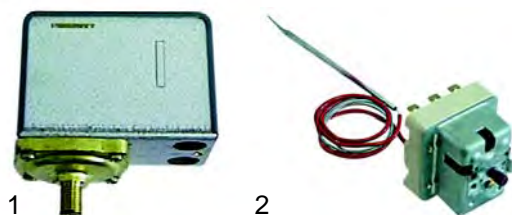

Lucifer

Item	Order	Description
1	370053	cpl., 3 ways, 230V AC
1	370054	cpl., 3 ways, 24V AC
2	370061	Solenoid square base, 3 ways
3	370072	cpl., 1/8", 2 ways, 230V AC
4	371031	Magnetic coil, 230V AC
4	371032	Magnetic coil, 24V AC

Solenoid valves

ODE

Item	Order	Description
1	370203	cpl., 3 ways, 230V AC
1	370204	cpl., 3 ways, 24V AC
2	370208	cpl., 2 ways, 1/8", 230V AC
3	371150	Magnetic coil, 230V AC
4	371151	Magnetic coil, 24V AC

Accessories

Item	Order	Description
1	371090	Plug/big
2	371095	O-ring (viton)
3	371100	O-ring (silicon)

Pressure switches, thermostats

Item	Order	Description
1	541021	Pressure switch, 3 poles
2	390324	Safety thermostat

Item	Order	Description
1	345032	Micro switch
2	346107	Magnetic switch

Switches

Item	Order	Description
1	346126	Main switch
2	111012	Knob
3	345142	Switch, 2 poles
4	345130	Push button, 1 pole

Level controllers