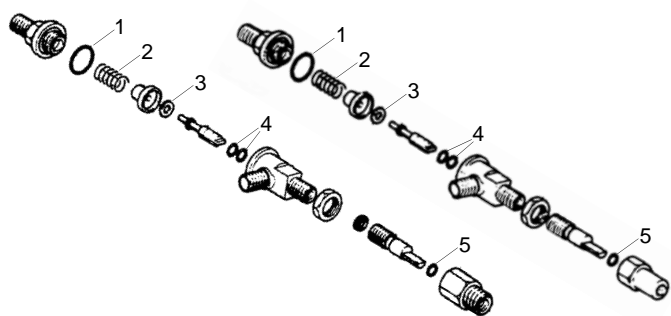

Item	Order	Description
1	529404	Water level glass, 5L pot (vertical)
2	529405	Water level glass, 5L pot (horizontal)
3	529427	Water level glass Gasket
4	528222	Water level glass Gasket (silicon)

Water inlet valve

Item	Order	Description
1	529841	Water inlet valve/cpl.
2	111133	Button/cpl.

Item	Order	Description
3	528891	Gasket
4	528892	Spring
5	528893	Gasket
6	528815	O-ring
7	528894	Spring

Taps

Item	Order	Description
1	529610	Steam water tap/cpl.
2	111134	Button/steam
3	529842	Steam water tap/cpl.
4	111058	Button/steam
5	111059	Button/water

Pipes

Item	Order	Description
1	529612	Steam pipe/right
1	529613	Steam pipe/left
2	529843	Water pipe
3	528897	O-ring
4	528898	Washer
5	528257	Spring
6	528899	Union nut

Item	Order	Description
1	528895	Gasket, 31 x 21 x 3mm
2	528896	Spring
3	528686	Gasket, 15 x 6 x 6mm
4	528815	O-ring
5	528400	O-ring

Item	Order	Description
3	529064	Blank filter

Filter holder

Item	Order	Description	Item	Order	Description
1	529060	Filter holder, 3/8", M12	3	529048	Lengthening
2	529045	Handle	4	111172	Handle

Spouts

Item	Order	Description	Item	Order	Description
1	529002	3/8", 1 way, straight/short	5	529004	3/8", 1 way, curved/closed
2	529001	3/8", 1 way, straight/long	6	529008	3/8", 2 ways, distance 44mm
3	529005	3/8", 1 way, curved/short	7	529007	3/8", 2 ways, distance 55mm/short
4	529003	3/8", 1 way, curved/long	8	529006	3/8", 2 ways, distance 55mm/long