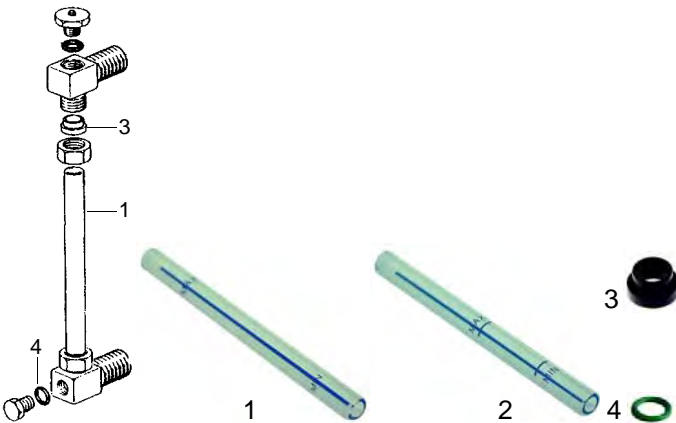

Manometers

Item	Order	Description
1	541223	Manometer, double scale
2	541224	Manometer, double scale

Valves

Item	Order	Description
1	529306	Safety valve, 1,8 bar, 1/2"
2	529310	Safety valve, sealed, 1,8 bar, 1/2"
3	529303	Empty valve, 1/4"
4	529361	Cu-Gasket, 1/4"
5	529360	Cu-Gasket, 1/2"

Valves

Item	Order	Description
1	528512	O-ring
2	528392	O-ring
3	528886	Valve
4	528478	O-ring
5	528887	Spring
6	528888	Jet
7	528889	Filter
8	528425	Gasket
9	528475	Spring
10	528890	O-ring

Water inlet valve

Item	Order	Description
1	529840	Water inlet valve/cpl.
2	111084	Handle
3	111086	Cap

Water inlet valve

Item	Order	Description
1	528683	Gasket
2	528684	Spring
3	528686	Gasket, 5 x 6 x 6mm
4	528687	O-ring

Water level glass

Item	Order	Description
1	529404	Water level glass, 5L pot (vertical)
2	529405	Water level glass, 5L pot (horizontal)
3	529427	Water level glass Gasket
4	528222	Water level glass Gasket (silicon)

Water inlet valve