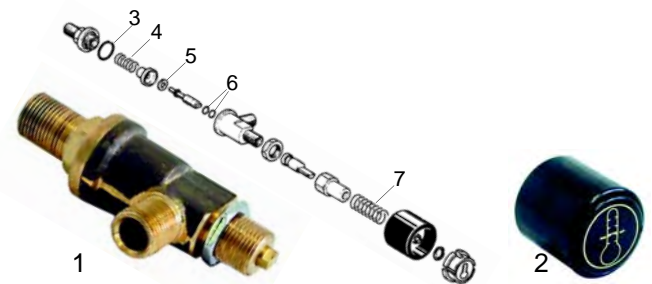

Valves

Item	Order	Description
1	528512	O-ring
2	528392	O-ring
3	528886	Valve
4	528478	O-ring
5	528887	Spring
6	528888	Jet
7	528889	Filter
8	528425	Gasket
9	528475	Spring
10	528890	O-ring

Water inlet valve

Item	Order	Description
1	529840	Water inlet valve/cpl.
2	111084	Handle
3	111086	Cap

Water inlet valve

Item	Order	Description
1	528683	Gasket
2	528684	Spring
3	528686	Gasket, 5 x 6 x 6mm
4	528687	O-ring

Water level glass

Item	Order	Description
1	529404	Water level glass, 5L pot (vertical)
2	529405	Water level glass, 5L pot (horizontal)
3	529427	Water level glass Gasket
4	528222	Water level glass Gasket (silicon)

Water inlet valve

Item	Order	Description
1	529841	Water inlet valve/cpl.
2	111133	Button/cpl.

Item	Order	Description
3	528891	Gasket
4	528892	Spring
5	528893	Gasket
6	528815	O-ring
7	528894	Spring

Taps

Item	Order	Description
1	529610	Steam water tap/cpl.
2	111134	Button/steam
3	529842	Steam water tap/cpl.
4	111058	Button/steam
5	111059	Button/water