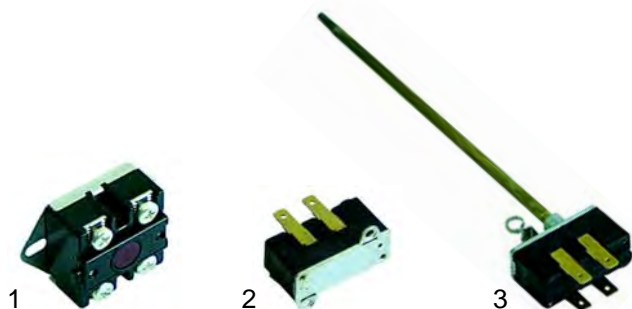

Thermostates

Item	Order	Description	OEM
1	390431	2 poles, 40A	W05154
2	390434	2 poles, 20A	
3	390433	2 poles, 20A	W10785