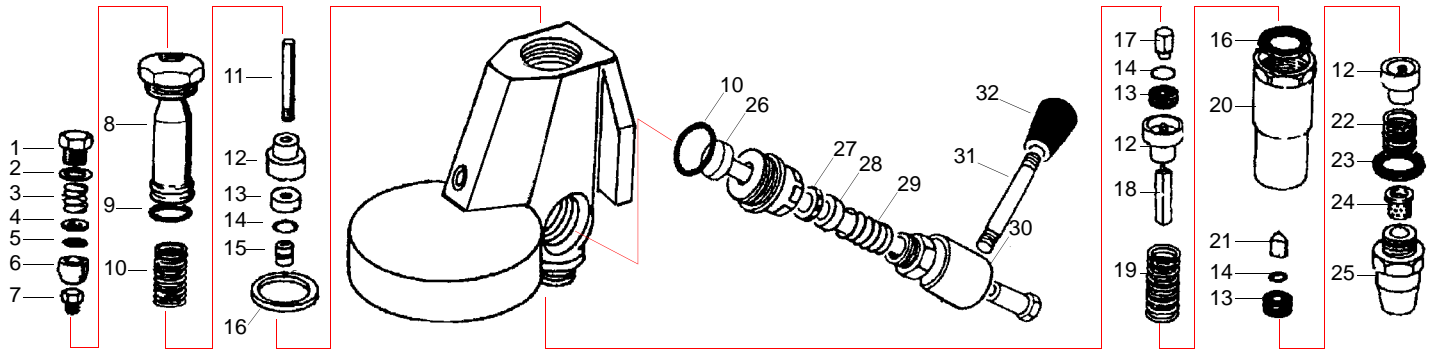

**Delivery pipes**

Item	Order	Description	Model
1	529770	Steam tap cpl.	Mini Wega
2	111151	Knob	Mini Wega

**Drain sump**

Item	Order	Description	OEM
1	528600	Drain sump	W10795
2	520072	Drain hose, 3/8", pack 5m	
2	520036	Drain hose, 3/8", pack 30m	

Group

W

Suitable for Wega

Item	Order	Description	Item	Order	Description	Item	Order	Description
1	528519	End cap	12	528528	Bush	23	528508	Cu-gasket
2	528520	Cu-gasket	13	528494	Gasket, 13 x 4 x 4mm	24	528537	Perlator
3	528521	Spring	14	528529	Washer	25	528538	Drain end part
4	528522	Washer	15	528530	Hat nut, 11 mm	26	528939	Shaft, eccentric
5	528326	Filter	16	528524	Gasket (teflon)	27	528495	Gasket
6	528321	Bush	17	528531	Hat nut, 12mm	28	528541	Bush
7	528486	Jet	18	528532	Srew/long, infusion	29	528542	Spring
8	528523	Trumpet	19	528533	Spring	30	528940	Lever
9	528525	O-ring	20	528534	Connector	31	528941	Handle rod
10	528526	Spring	21	528535	Hat nut	32	528942	Handle
11	528527	Shaft	22	528475	Spring			

## Spouts

Item	Order	Description	OEM
1	529002	3/8", 1 way, straight/short	
2	529001	3/8", 1 way, straight/long	
3	529005	3/8", 1 way, curved/short	
4	529003	3/8", 1 way, curved/long	

Item	Order	Description	OEM
5	529004	3/8", 1 way, curved/closed	W10670
6	529008	3/8", 2 ways, distance 44mm	
7	529007	3/8", 2 ways, distance 55mm/short	W10671
8	529006	3/8", 2 ways, distance 55mm/long	