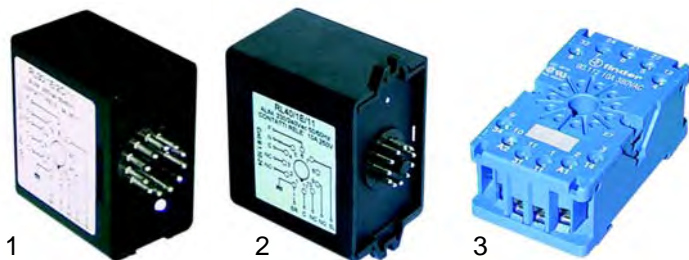

## Switches

Item	Order	Description	Socket dim.
1	301002	Switch, 2 poles	30 x 22mm

## Level controller

Item	Order	Description
1	400017	Level controller, RL30/1E-2C/11, 230V
2	400230	Level controller, RL40/1E/11, 230V
3	380136	Base, 11 poles

Item	Order	Description	Model	OEM
1	400019	RL30/1E-2C/F, 230V		W10769
2	400530	RMF-C2SN, 230V	Mini Wega	W1018044
3	400020	Level probe, 150mm		