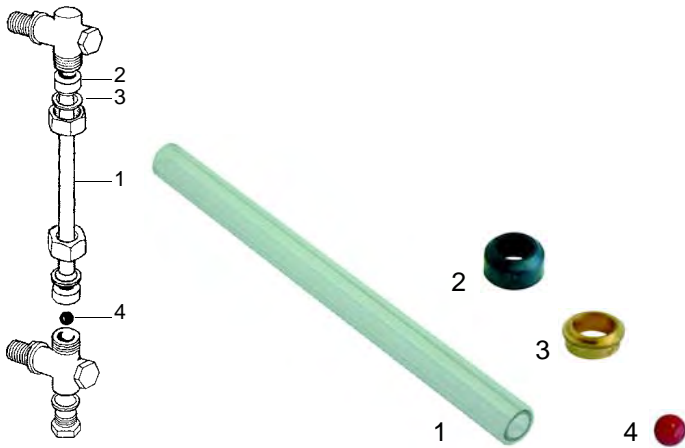

## Valves

Item	Order	Description
1	529312	Safety valve, 1,8 bar, 3/8"
2	529316	Safety valve/sealed, 1,8 bar, 3/8"
3	529303	Empty valve/stainless steel, 1/4"
4	529304	Empty valve, 1/4"
5	529361	Cu-gasket, 1/4"
6	529349	Cu-gasket, 3/8"

Item	Order	Description
1	528790	Non-return valve, 3/8"
2	528936	Expansion valve
3	528937	Expansion valve (adjustable)

## Level glass

Item	Order	Description	OEM
1	529407	Level glass, 170 x 11 mm	W10559
2	529408	Level glass gasket	W10557
3	529409	Pressure washer	W10560
4	529355	Plastic ball	W10561