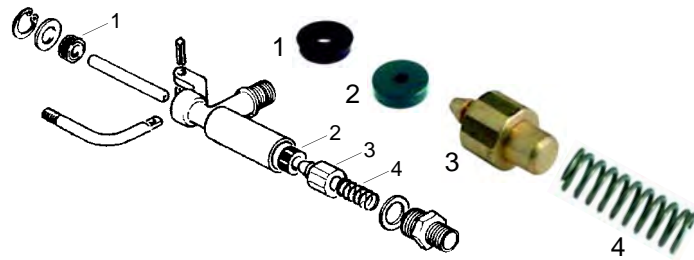

Item	Order	Description	OEM
1	528309	Gasket	W10527
2	528308	Piston washer	W10652
3	528310	Piston	W10546
4	528311	Spring	W10545