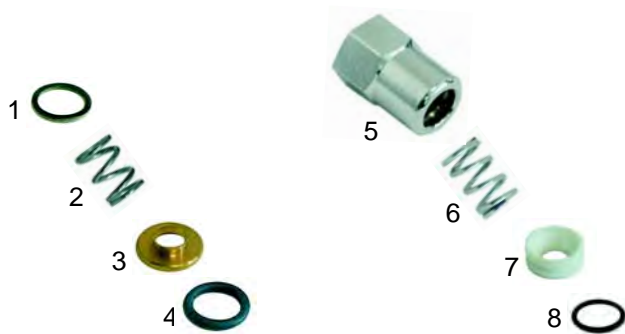

Pipe accessories

Item	Order	Description	Model	OEM
1	528210	Gasket/klingerit		W10650
1	528314	Gasket/teflon		
2	529719	Spring		W10648
3	529718	Pressure washer		W10574
4	529412	O-ring		W10675
5	528938	Union nut		
6	529735	Spring	Spera, ECO Plus	W05158
7	529738	Bush	Spera, ECO Plus	W05157
8	529739	O-ring	Spera, ECO Plus	W05156