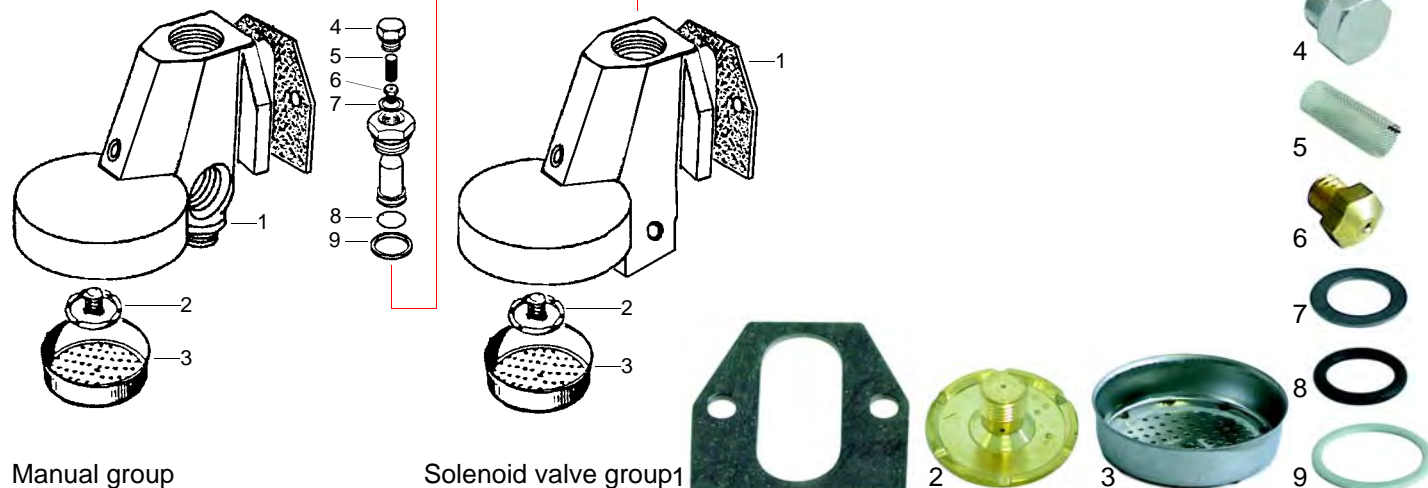

Group

W

Suitable for Wega

Item	Order	Description	Item	Order	Description	Item	Order	Description
1	528519	End cap	12	528528	Bush	23	528508	Cu-gasket
2	528520	Cu-gasket	13	528494	Gasket, 13 x 4 x 4mm	24	528537	Perlator
3	528521	Spring	14	528529	Washer	25	528538	Drain end part
4	528522	Washer	15	528530	Hat nut, 11 mm	26	528939	Shaft, eccentric
5	528326	Filter	16	528524	Gasket (teflon)	27	528495	Gasket
6	528321	Bush	17	528531	Hat nut, 12mm	28	528541	Bush
7	528486	Jet	18	528532	Srew/long, infusion	29	528542	Spring
8	528523	Trumpet	19	528533	Spring	30	528940	Lever
9	528525	O-ring	20	528534	Connector	31	528941	Handle rod
10	528526	Spring	21	528535	Hat nut	32	528942	Handle
11	528527	Shaft	22	528475	Spring			

## Group

Manual group

Solenoid valve group

Item	Order	Description	OEM
1	528943	Group gasket	
2	529081	Divider	W10320
3	529080	Shower	W10401
4	528944	Screw cap	W10306
5	528946	Filter	W10307

Item	Order	Description	OEM
6	528947	Jet	W10308
7	528945	Gasket	W10309
8	528525	O-ring	W10311
9	528524	Gasket	W10643