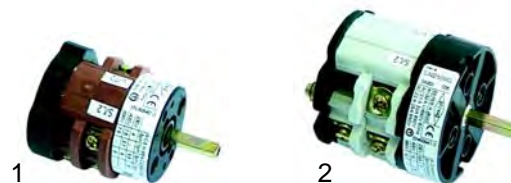

Main switches

Item	Order	Description	OEM
1	346104	0 - I, 20 A	W10734
2	346105	0 - I, 32 A