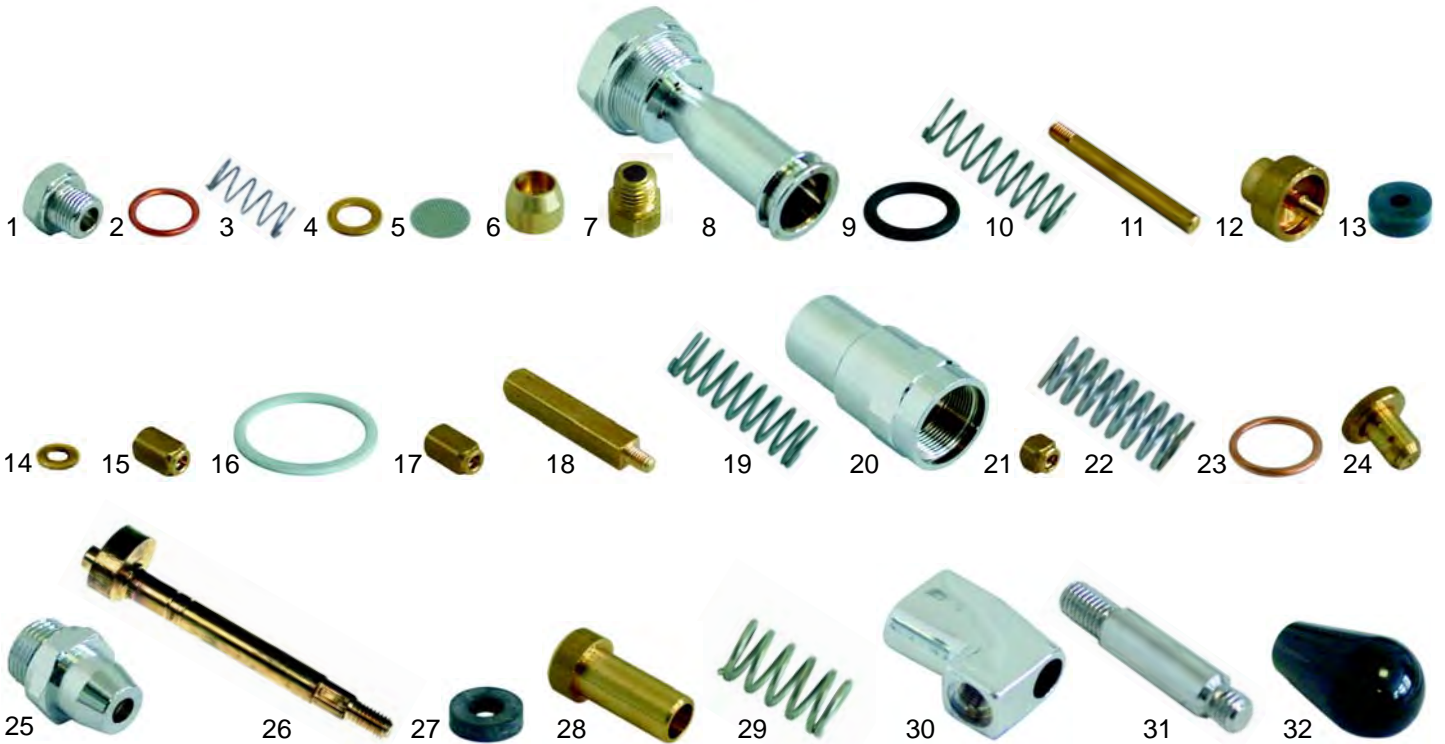

**Delivery pipes**

Item	Order	Description	Model
1	529770	Steam tap cpl.	Mini Wega
2	111151	Knob	Mini Wega

**Drain sump**

Item	Order	Description	OEM
1	528600	Drain sump	W10795
2	520072	Drain hose, 3/8", pack 5m	
2	520036	Drain hose, 3/8", pack 30m	

Group

W

Suitable for Wega

Item	Order	Description	Item	Order	Description	Item	Order	Description
1	528519	End cap	12	528528	Bush	23	528508	Cu-gasket
2	528520	Cu-gasket	13	528494	Gasket, 13 x 4 x 4mm	24	528537	Perlator
3	528521	Spring	14	528529	Washer	25	528538	Drain end part
4	528522	Washer	15	528530	Hat nut, 11 mm	26	528939	Shaft, eccentric
5	528326	Filter	16	528524	Gasket (teflon)	27	528495	Gasket
6	528321	Bush	17	528531	Hat nut, 12mm	28	528541	Bush
7	528486	Jet	18	528532	Srew/long, infusion	29	528542	Spring
8	528523	Trumpet	19	528533	Spring	30	528940	Lever
9	528525	O-ring	20	528534	Connector	31	528941	Handle rod
10	528526	Spring	21	528535	Hat nut	32	528942	Handle
11	528527	Shaft	22	528475	Spring			