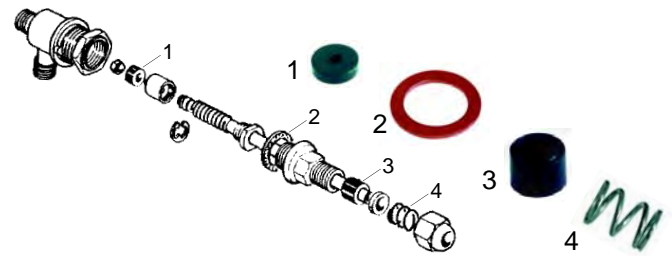

## Water inlet valves

Item	Order	Description	OEM
1	529631	Water inlet valve/cpl.	
2	529632	Water inlet valve/cpl.	W05166
3	111092	Handle	W10518

Item	Order	Description	OEM
1	528309	Gasket	W10527
2	528308	Piston washer	W10652
3	528310	Piston	W10546
4	528311	Spring	W10545

## Taps

Item	Order	Description	Model	OEM
1	529621	Tap/cpl. (steam/water)		W10582 + W10565
2	111090	Knob/cpl. (steam)	Orion	W10569
3	111156	Knob (water)	Orion	W10568
4	111091	Knob (steam)		
5	111152	Knob (water)		
6	111158	Knob (steam), 45 mm	Atlas	W10572
7	111157	Knob (water), 45 mm	Atlas	W10571