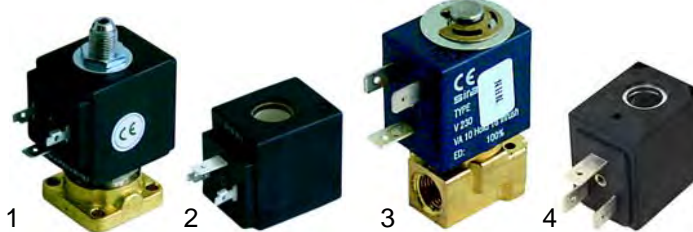

Item	Order	Description	OEM
1	370203	cpl., 3 ways, 230V AC	
2	371150	Magnetic coil, 230V AC	
3	370168	1/8", 2 ways, 230V AC	
4	371071	Magnetic coil, 230V AC