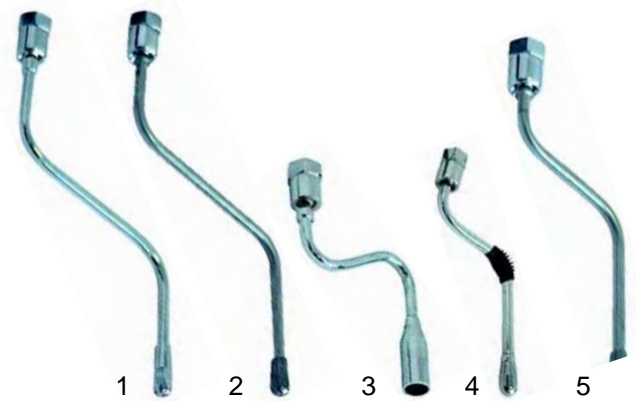

Delivery pipes

Item	Order	Description	Model	OEM
1	529775	Steam pipe		
2	529773	Steam pipe/stainless steel		
3	529860	Water pipe		
4	529778	Steam pipe	Sphera	
5	529777	Steam pipe	ECO Plus	W10439