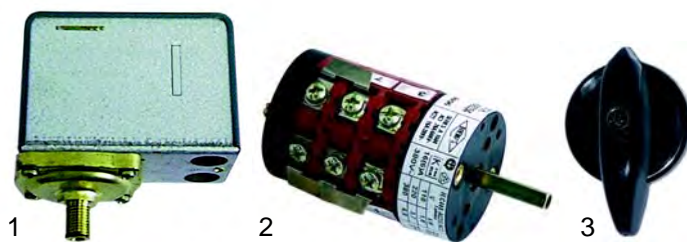

Spare parts suitable for:
VIBIEMME

Spare parts suitable for coffee machines

Solenoid valves

Scem/Parker

Item	Order	Description
1	370057	Solenoid valves/cpl., 3 ways, 230V AC
2	370060	cpl., 3 ways, with cable connection, 230V AC
3	370062	Solenoid square base, 3 ways

Item	Order	Description
1	370206	Solenoid valve, 1/8", 2 ways, 230V AC
2	371029	Magnetic coil, 230V AC
3	371033	Magnetic coil, with cable, 230V AC

ODE

Item	Order	Description
1	370203	Solenoid valves, 1/8", 3 ways, 230V AC
2	370208	Magnetic coil, 1/8", 2 ways, 230V AC
3	371150	Magnetic coil, 230V AC

Accessories

Item	Order	Description
1	371090	Plug/big
2	371095	O-ring (viton)
3	371100	O-ring (silicon)

Pressure switches, switches

Item	Order	Description
1	541021	Pressure switch, 3 poles
2	345145	Main switch
3	110205	Button

Level controller

Item	Order	Description
1	400019	Level controller, RL30/1E-2C/F
2	400020	Level probe

Flowmeter

Item	Order	Description
1	400004	Flowmeter, 1/4"
2	400256	Plug
3	400257	Flowmeter turbine
4	400258	Case gasket