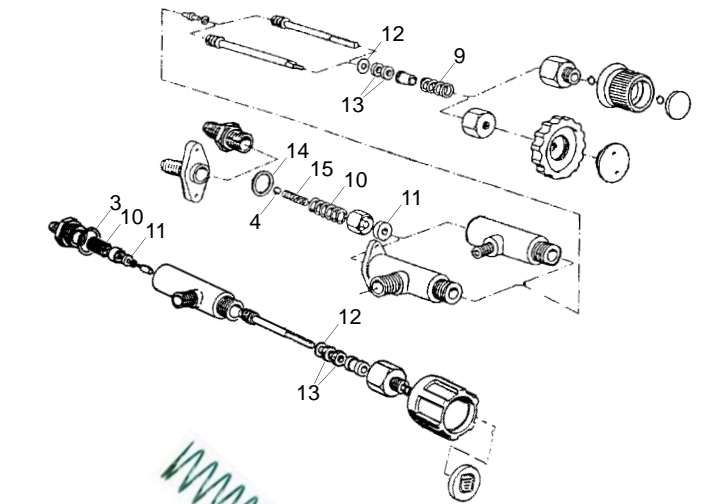

Item	Order	Description
1	528911	Boiler gasket
2	528137	Boiler gasket (Teflon)

Manometer

Item	Order	Description
1	541222	Manometer/double scale

Valves

Item	Order	Description
1	529312	Safety valve, 1,8 bar, 3/8"
2	529316	Safety valve, sealed, 1,8 bar, 3/8"
3	529303	Empty valve, 1/4"
4	529361	Cu-gasket, 1/4"
5	529349	Cu-gasket, 3/8"

Water level glass

Item	Order	Description
1	529393	Water level glass
2	528200	O-ring (viton)
3	529396	Pressure washer
4	529397	Pipe screw

Water inlet valve

Item	Order	Description
1	529561	Water inlet valve/cpl.

2	528475	Spring
3	528476	Gasket
4	528392	Spring
5	528478	O-ring
6	528479	Gasket
7	528480	Spring
8	528396	O-ring
9	111089	Button

Water inlet valve

Item	Order	Description
3	528325	Gasket
4	528422	Ball (stainless steel)
5	528392	Spring
6	528912	Gasket
7	528745	O-ring
8	528913	Washer
9	528498	Spring
10	528497	Spring
11	528494	Gasket
12	528914	Washer
13	528641	Gasket, 15,5 x 7,5mm
14	528640	Gasket
15	528915	Spring

Item	Order	Description
5	529004	3/8", 1 way, curved/closed
6	529008	3/8", 2 ways, distance 44 mm
7	529007	3/8", 2 ways, distance 55 mm/short
8	529006	3/8", 2 ways, distance 55 mm/long