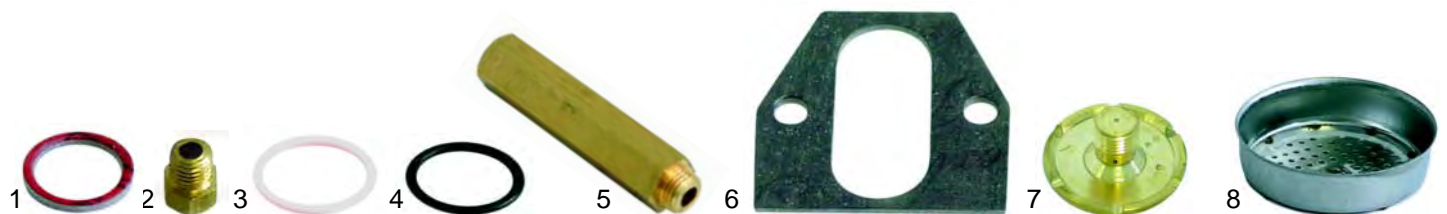

Water level glass

Item	Order	Description
1	529393	Water level glass
2	528200	O-ring (viton)
3	529396	Pressure washer
4	529397	Pipe screw

Water inlet valve

Item	Order	Description
1	529561	Water inlet valve/cpl.

2	528475	Spring
3	528476	Gasket
4	528392	Spring
5	528478	O-ring
6	528479	Gasket
7	528480	Spring
8	528396	O-ring
9	111089	Button

Water inlet valve

Item	Order	Description
3	528325	Gasket
4	528422	Ball (stainless steel)
5	528392	Spring
6	528912	Gasket
7	528745	O-ring
8	528913	Washer
9	528498	Spring
10	528497	Spring
11	528494	Gasket
12	528914	Washer
13	528641	Gasket, 15,5 x 7,5mm
14	528640	Gasket
15	528915	Spring

Item	Order	Description
1	529560	Tap (Steam/Water)
2	111055	Button

Pipes

Item	Order	Description
1	529562	Steam pipe
1	529848	Steam pipe (stainless steel)
2	529849	Water pipe
3	529563	Steam pipe
4	528916	Spring
5	528286	O-ring

Suitable for Vibiemme

V Group

Item	Order	Description	Item	Order	Description	Item	Order	Description
1	528917	Gasket	5	528835	Spring	9	528921	Spring
2	528486	Jet	6	528494	Gasket	10	528922	Nipple
3	528918	Gasket	7	528641	Gasket	11	111056	Handle
4	528919	O-ring	8	528920	Nut	12	528923	Spring