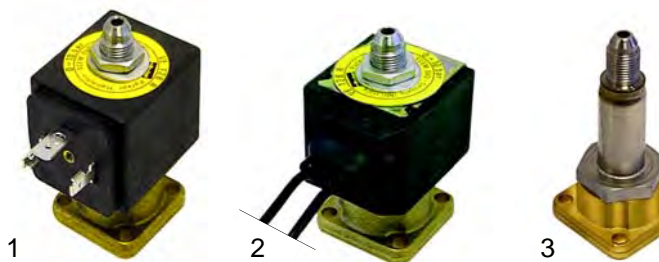

Spare parts suitable for:
VIBIEMME

Spare parts suitable for coffee machines

Solenoid valves

Scem/Parker

Item	Order	Description
1	370057	Solenoid valves/cpl., 3 ways, 230V AC
2	370060	cpl., 3 ways, with cable connection, 230V AC
3	370062	Solenoid square base, 3 ways

Item	Order	Description
1	370206	Solenoid valve, 1/8", 2 ways, 230V AC
2	371029	Magnetic coil, 230V AC
3	371033	Magnetic coil, with cable, 230V AC

ODE

Item	Order	Description
1	370203	Solenoid valves, 1/8", 3 ways, 230V AC
2	370208	Magnetic coil, 1/8", 2 ways, 230V AC
3	371150	Magnetic coil, 230V AC

Accessories

Item	Order	Description
1	371090	Plug/big
2	371095	O-ring (viton)
3	371100	O-ring (silicon)

Pressure switches, switches

Item	Order	Description
1	541021	Pressure switch, 3 poles
2	345145	Main switch
3	110205	Button

Level controller

Item	Order	Description
1	400019	Level controller, RL30/1E-2C/F
2	400020	Level probe

Flowmeter

Item	Order	Description
1	400004	Flowmeter, 1/4"
2	400256	Plug
3	400257	Flowmeter turbine
4	400258	Case gasket