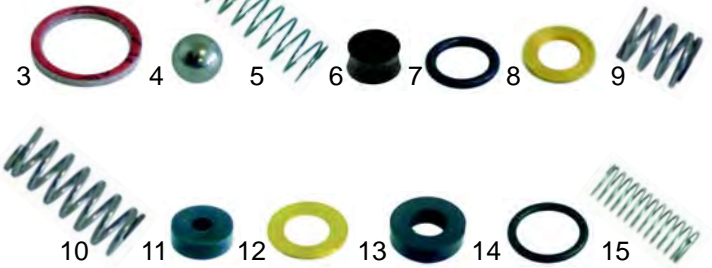

Item	Order	Description
1	528911	Boiler gasket
2	528137	Boiler gasket (Teflon)

Manometer

Item	Order	Description
1	541222	Manometer/double scale

Valves

Item	Order	Description
1	529312	Safety valve, 1,8 bar, 3/8"
2	529316	Safety valve, sealed, 1,8 bar, 3/8"
3	529303	Empty valve, 1/4"
4	529361	Cu-gasket, 1/4"
5	529349	Cu-gasket, 3/8"

Water level glass

Item	Order	Description
1	529393	Water level glass
2	528200	O-ring (viton)
3	529396	Pressure washer
4	529397	Pipe screw

Water inlet valve

Item	Order	Description
1	529561	Water inlet valve/cpl.

2	528475	Spring
3	528476	Gasket
4	528392	Spring
5	528478	O-ring
6	528479	Gasket
7	528480	Spring
8	528396	O-ring
9	111089	Button

Water inlet valve

Item	Order	Description
3	528325	Gasket
4	528422	Ball (stainless steel)
5	528392	Spring
6	528912	Gasket
7	528745	O-ring
8	528913	Washer
9	528498	Spring
10	528497	Spring
11	528494	Gasket
12	528914	Washer
13	528641	Gasket, 15,5 x 7,5mm
14	528640	Gasket
15	528915	Spring