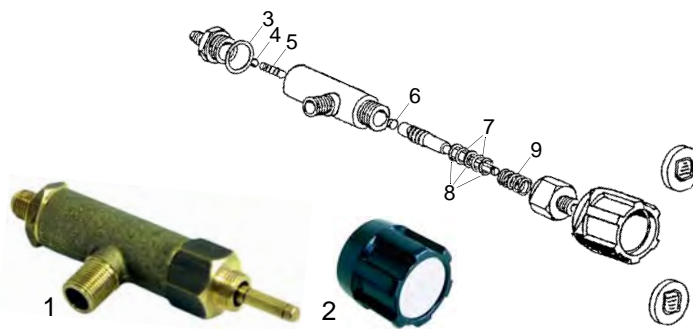

Item	Order	Description
1	528911	Boiler gasket
2	528137	Boiler gasket (Teflon)

Manometer

Item	Order	Description
1	541222	Manometer/double scale

Valves

Item	Order	Description
1	529312	Safety valve, 1,8 bar, 3/8"
2	529316	Safety valve, sealed, 1,8 bar, 3/8"
3	529303	Empty valve, 1/4"
4	529361	Cu-gasket, 1/4"
5	529349	Cu-gasket, 3/8"

Water level glass

Item	Order	Description
1	529393	Water level glass
2	528200	O-ring (viton)
3	529396	Pressure washer
4	529397	Pipe screw

Water inlet valve

Item	Order	Description
1	529561	Water inlet valve/cpl.

2	528475	Spring
3	528476	Gasket
4	528392	Spring
5	528478	O-ring
6	528479	Gasket
7	528480	Spring
8	528396	O-ring
9	111089	Button

Water inlet valve

Item	Order	Description
3	528325	Gasket
4	528422	Ball (stainless steel)
5	528392	Spring
6	528912	Gasket
7	528745	O-ring
8	528913	Washer
9	528498	Spring
10	528497	Spring
11	528494	Gasket
12	528914	Washer
13	528641	Gasket, 15,5 x 7,5mm
14	528640	Gasket
15	528915	Spring