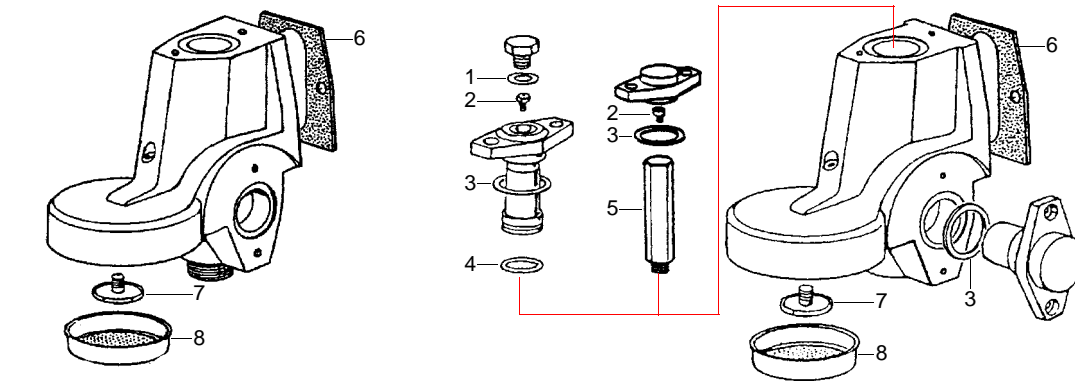

Item	Order	Description	Item	Order	Description	Item	Order	Description
1	528917	Gasket	4	528919	Gasket	7	529081	Divider
2	528486	Jet	5	528924	Jet rod	8	529080	Shower
3	528918	Gasket	6	528165	asket