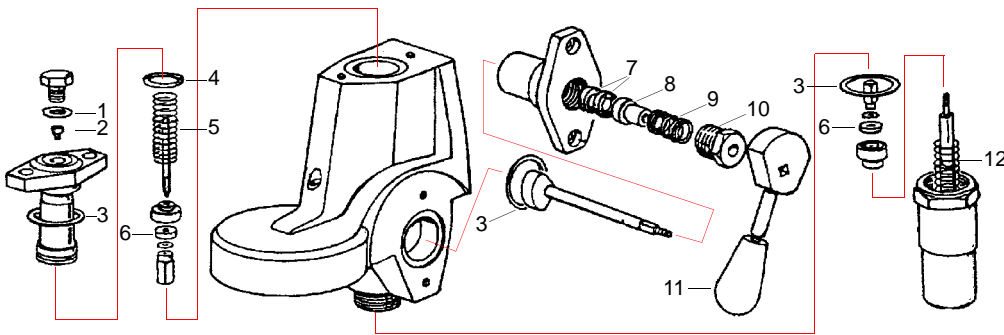

Suitable for Vibiemme

V Group

Item	Order	Description	Item	Order	Description	Item	Order	Description
1	528917	Gasket	5	528835	Spring	9	528921	Spring
2	528486	Jet	6	528494	Gasket	10	528922	Nipple
3	528918	Gasket	7	528641	Gasket	11	111056	Handle
4	528919	O-ring	8	528920	Nut	12	528923	Spring