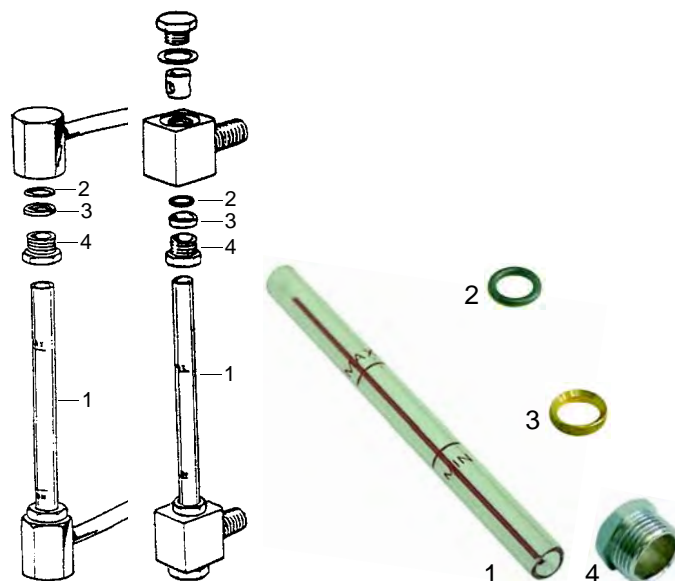

Level controller

Item	Order	Description
1	400019	Level controller, RL30/1E-2C/F
2	400020	Level probe

Flowmeter

Item	Order	Description
1	400004	Flowmeter, 1/4"
2	400256	Plug
3	400257	Flowmeter turbine
4	400258	Case gasket

Item	Order	Description
1	528911	Boiler gasket
2	528137	Boiler gasket (Teflon)

Manometer

Item	Order	Description
1	541222	Manometer/double scale

Valves

Item	Order	Description
1	529312	Safety valve, 1,8 bar, 3/8"
2	529316	Safety valve, sealed, 1,8 bar, 3/8"
3	529303	Empty valve, 1/4"
4	529361	Cu-gasket, 1/4"
5	529349	Cu-gasket, 3/8"

Water level glass

Item	Order	Description
1	529393	Water level glass
2	528200	O-ring (viton)
3	529396	Pressure washer
4	529397	Pipe screw

Water inlet valve

Item	Order	Description
1	529561	Water inlet valve/cpl.

2	528475	Spring
3	528476	Gasket
4	528392	Spring
5	528478	O-ring
6	528479	Gasket
7	528480	Spring
8	528396	O-ring
9	111089	Button

Water inlet valve

Item	Order	Description
3	528325	Gasket
4	528422	Ball (stainless steel)
5	528392	Spring
6	528912	Gasket
7	528745	O-ring
8	528913	Washer
9	528498	Spring
10	528497	Spring
11	528494	Gasket
12	528914	Washer
13	528641	Gasket, 15,5 x 7,5mm
14	528640	Gasket
15	528915	Spring