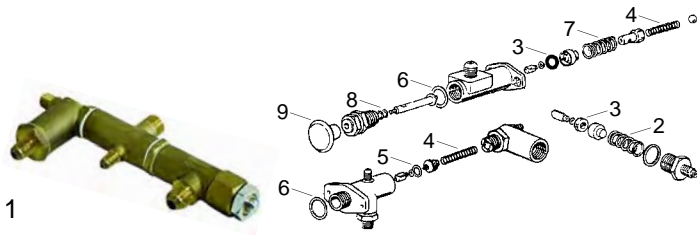

Item	Order	Description
1	528911	Boiler gasket
2	528137	Boiler gasket (Teflon)

Manometer

Item	Order	Description
1	541222	Manometer/double scale

Valves

Item	Order	Description
1	529312	Safety valve, 1,8 bar, 3/8"
2	529316	Safety valve, sealed, 1,8 bar, 3/8"
3	529303	Empty valve, 1/4"
4	529361	Cu-gasket, 1/4"
5	529349	Cu-gasket, 3/8"

Water level glass

Item	Order	Description
1	529393	Water level glass
2	528200	O-ring (viton)
3	529396	Pressure washer
4	529397	Pipe screw

Water inlet valve

Item	Order	Description
1	529561	Water inlet valve/cpl.

2	528475	Spring
3	528476	Gasket
4	528392	Spring
5	528478	O-ring
6	528479	Gasket
7	528480	Spring
8	528396	O-ring
9	111089	Button

Water inlet valve

Item	Order	Description
3	528325	Gasket
4	528422	Ball (stainless steel)
5	528392	Spring
6	528912	Gasket
7	528745	O-ring
8	528913	Washer
9	528498	Spring
10	528497	Spring
11	528494	Gasket
12	528914	Washer
13	528641	Gasket, 15,5 x 7,5mm
14	528640	Gasket
15	528915	Spring