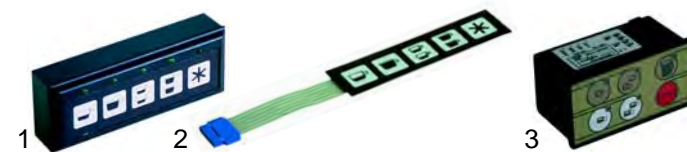

Accessories

Item	Order	Description
1	371090	Plug/big
2	371095	O-ring (viton)
3	371100	O-ring (silicon)

Pressure switches, switches

Item	Order	Description
1	541021	Pressure switch, 3 poles
2	345145	Main switch
3	110205	Button

Switches

Item	Order	Description
1	345142	Switch, 2 poles
2	345162	Switch, 2 poles
3	345156	Microswitch
4	345269	Microswitch

Key push buttons

Item	Order	Description
1	400389	Key push button
2	400334	Push button panel
2	400097	Key push button

Level controller

Item	Order	Description
1	400019	Level controller, RL30/1E-2C/F
2	400020	Level probe

Flowmeter

Item	Order	Description
1	400004	Flowmeter, 1/4"
2	400256	Plug
3	400257	Flowmeter turbine
4	400258	Case gasket