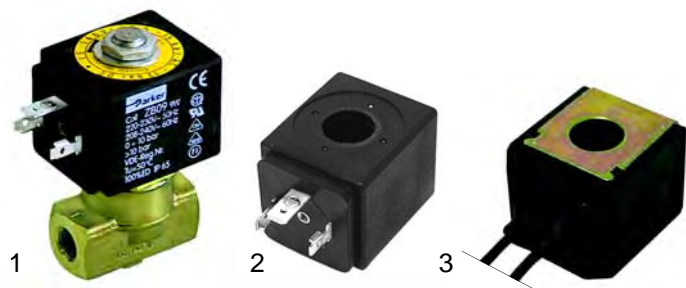

Spare parts suitable for:
VIBIEMME

Spare parts suitable for coffee machines

Solenoid valves

Scem/Parker

Item	Order	Description
1	370057	Solenoid valves/cpl., 3 ways, 230V AC
2	370060	cpl., 3 ways, with cable connection, 230V AC
3	370062	Solenoid square base, 3 ways

Item	Order	Description
1	370206	Solenoid valve, 1/8", 2 ways, 230V AC
2	371029	Magnetic coil, 230V AC
3	371033	Magnetic coil, with cable, 230V AC

ODE

Item	Order	Description
1	370203	Solenoid valves, 1/8", 3 ways, 230V AC
2	370208	Magnetic coil, 1/8", 2 ways, 230V AC
3	371150	Magnetic coil, 230V AC

Accessories

Item	Order	Description
1	371090	Plug/big
2	371095	O-ring (viton)
3	371100	O-ring (silicon)

Pressure switches, switches

Item	Order	Description
1	541021	Pressure switch, 3 poles
2	345145	Main switch
3	110205	Button

Level controller

Item	Order	Description
1	400019	Level controller, RL30/1E-2C/F
2	400020	Level probe

Flowmeter

Item	Order	Description
1	400004	Flowmeter, 1/4"
2	400256	Plug
3	400257	Flowmeter turbine
4	400258	Case gasket