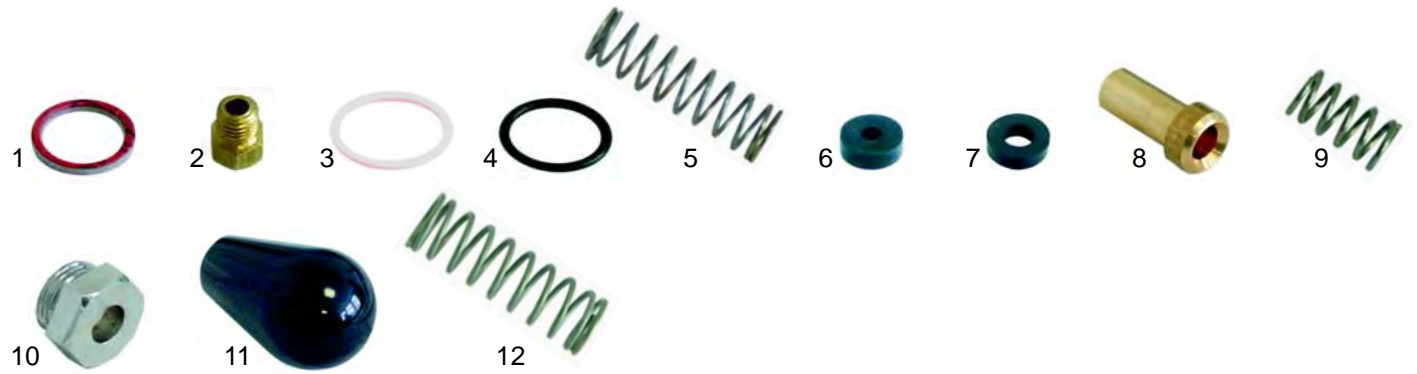

Water level glass

Item	Order	Description
1	529393	Water level glass
2	528200	O-ring (viton)
3	529396	Pressure washer
4	529397	Pipe screw

Water inlet valve

Item	Order	Description
1	529561	Water inlet valve/cpl.

2	528475	Spring
3	528476	Gasket
4	528392	Spring
5	528478	O-ring
6	528479	Gasket
7	528480	Spring
8	528396	O-ring
9	111089	Button

Water inlet valve

Item	Order	Description
3	528325	Gasket
4	528422	Ball (stainless steel)
5	528392	Spring
6	528912	Gasket
7	528745	O-ring
8	528913	Washer
9	528498	Spring
10	528497	Spring
11	528494	Gasket
12	528914	Washer
13	528641	Gasket, 15,5 x 7,5mm
14	528640	Gasket
15	528915	Spring

Item	Order	Description
1	529560	Tap (Steam/Water)
2	111055	Button

Pipes

Item	Order	Description
1	529562	Steam pipe
1	529848	Steam pipe (stainless steel)
2	529849	Water pipe
3	529563	Steam pipe
4	528916	Spring
5	528286	O-ring

Suitable for Vibiemme

V Group

Item	Order	Description	Item	Order	Description	Item	Order	Description
1	528917	Gasket	5	528835	Spring	9	528921	Spring
2	528486	Jet	6	528494	Gasket	10	528922	Nipple
3	528918	Gasket	7	528641	Gasket	11	111056	Handle
4	528919	O-ring	8	528920	Nut	12	528923	Spring