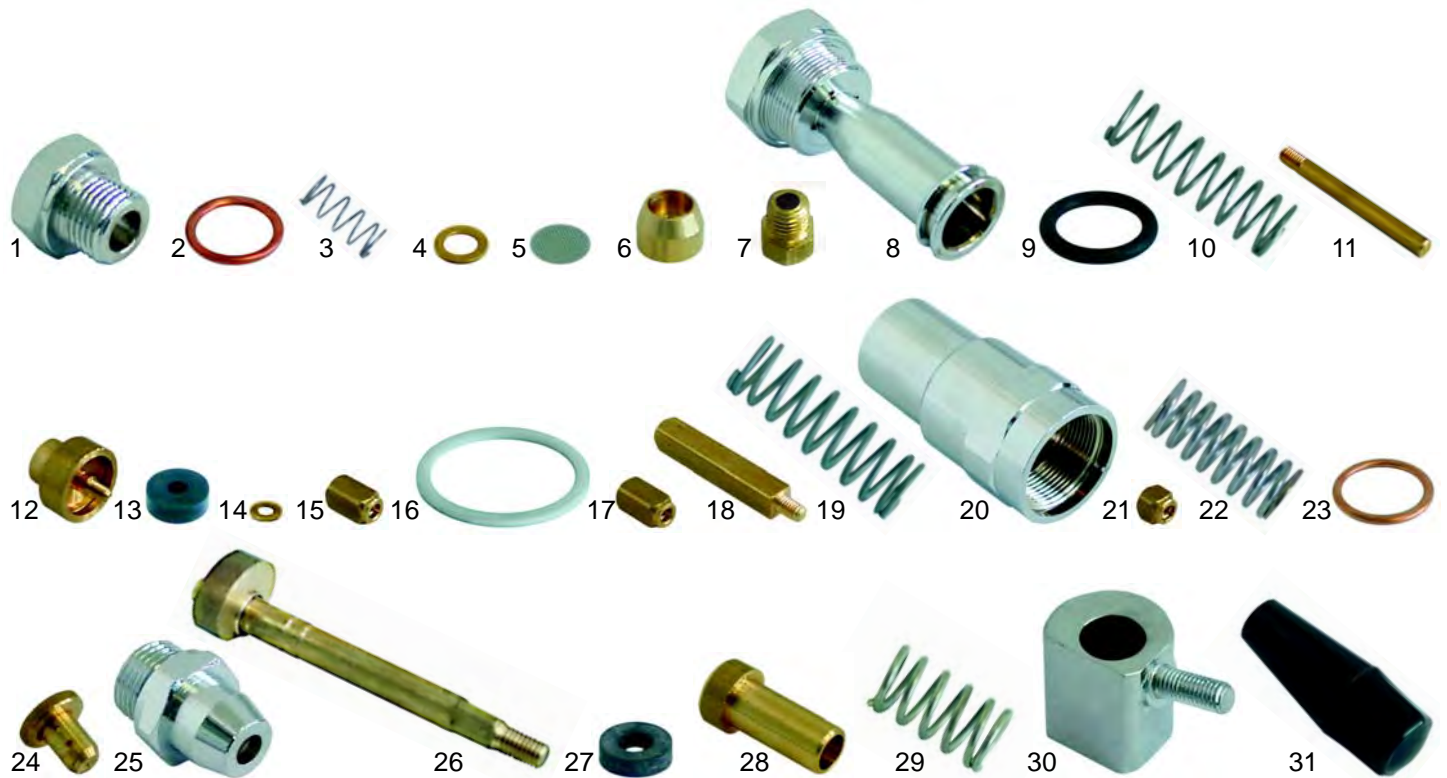

Water level glass

Item	Order	Description
1	529445	Water level glass
2	529357	Gasket
3	529356	Spring
4	529358	Bush
5	529354	Gasket
6	529429	Water level glass
7	528222	O-ring
8	529396	Pressure washer
9	529397	Pipe screw

Taps

Item	Order	Description
1	529503	Tap (Steam/water) /cpl.
2	111062	Button spring
3	111060	Button spring

Item	Order	Description
1	528926	Gasket
2	528745	O-ring

Item	Order	Description
1	529850	Tap (Steam/water) /cpl., (ceramics)
2	111173	Button (black)
3	111174	Button (Granat)
4	528927	Gasket
5	528928	O-ring
6	528929	Upper part/cpl.

Pipe

Item	Order	Description
1	529851	Steam pipe
1	529852	Steam pipe (stainless steel)
2	529853	Water pipe
3	528401	Gasket
4	528708	Spring
5	529547	Pressure washer
6	529545	O-ring

V Group

Item	Order	Description
1	528519	Ending cap
2	528520	Cu-gasket
3	528521	Spring
4	528522	Washer
5	528326	Filter
6	528321	Bush
7	528486	Jet
8	528523	Trumpet
9	528525	O-ring
10	528526	Spring
11	528527	Shaft

Item	Order	Description
1	529002	3/8", 1 way, straight/short
2	529001	3/8", 1 way, straight/long
3	529005	3/8", 1 way, curved/short
4	529003	3/8", 1 way, curved/long

Item	Order	Description
5	529004	3/8", 1 way, curved/closed
6	529008	3/8", 2 ways, distance 44mm
7	529007	3/8", 2 ways, distance 55mm/short
8	529006	3/8", 2 ways, distance 55mm/long