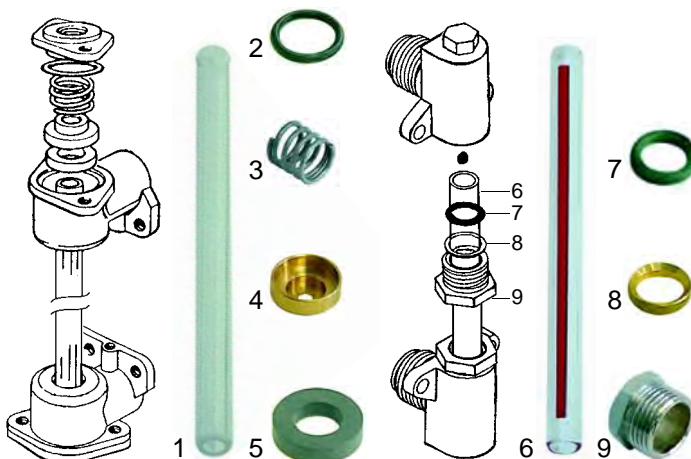

V

Flowmeter

Item	Order	Description
1	400004	Flowmeter, 1/4"
2	400256	Plug
3	400257	Flowmeter turbine
4	400258	Case gasket

Elements

Item	Order	Description
1	417003	Element, 1Gr, 1800W, 230V
2	417001	Element, 2Gr, 2600W, 230V
3	417187	Element, 3Gr, 3700W, 230V
4	528488	Gasket (Klingerit)
5	528925	Gasket (Klingerit)

Manometer

Item	Order	Description
1	541208	Manometer/double scale

Valves

Item	Order	Description
1	529312	Safety valve, 1,8 bar, 3/8"
2	529316	Safety valve/sealed, 1,8 bar, 3/8"
3	529303	Empty valve, 1/4"
4	529361	Cu-gasket, 1/4"
5	529349	Cu-gasket, 3/8"

Water level glass

Item	Order	Description
1	529445	Water level glass
2	529357	Gasket
3	529356	Spring
4	529358	Bush
5	529354	Gasket
6	529429	Water level glass
7	528222	O-ring
8	529396	Pressure washer
9	529397	Pipe screw

Taps

Item	Order	Description
1	529503	Tap (Steam/water) /cpl.
2	111062	Button spring
3	111060	Button spring

Item	Order	Description
1	528926	Gasket
2	528745	O-ring

Item	Order	Description
1	529850	Tap (Steam/water) /cpl., (ceramics)
2	111173	Button (black)
3	111174	Button (Granat)
4	528927	Gasket
5	528928	O-ring
6	528929	Upper part/cpl.