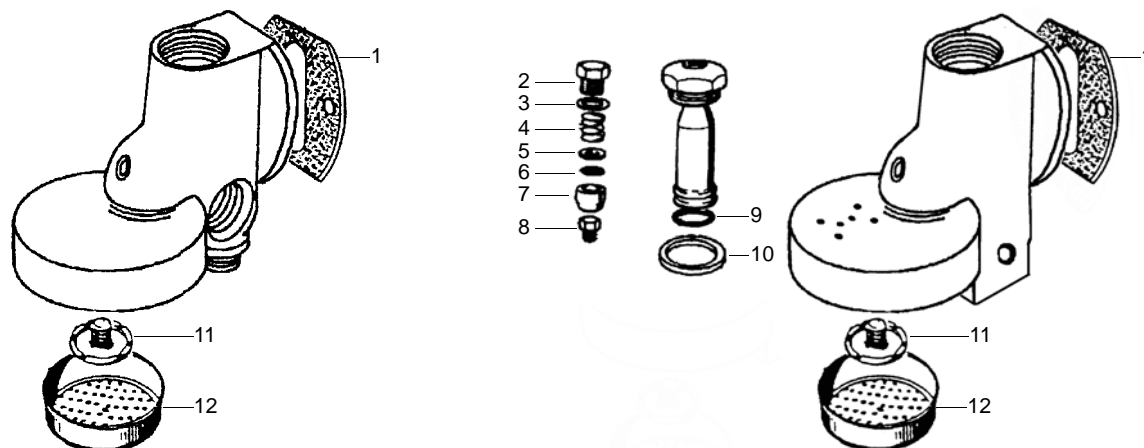

Group

V

Suitable for Vfa-express

Item	Order	Description	Item	Order	Description	Item	Order	Description
1	528172	Group gasket	5	528522	Washer	9	528525	Gasket
2	528519	Ending cap	6	528326	Filter	10	528524	Gasket
3	528520	Cu-gasket	7	528321	Bush	11	529081	Divider
4	528521	Spring	8	528486	Jet	12	529080	Shower