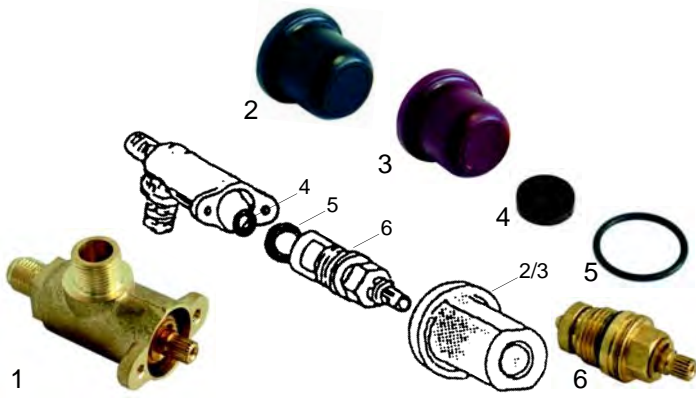

Manometer

Item	Order	Description
1	541208	Manometer/double scale

Valves

Item	Order	Description
1	529312	Safety valve, 1,8 bar, 3/8"
2	529316	Safety valve/sealed, 1,8 bar, 3/8"
3	529303	Empty valve, 1/4"
4	529361	Cu-gasket, 1/4"
5	529349	Cu-gasket, 3/8"

Water level glass

Item	Order	Description
1	529445	Water level glass
2	529357	Gasket
3	529356	Spring
4	529358	Bush
5	529354	Gasket
6	529429	Water level glass
7	528222	O-ring
8	529396	Pressure washer
9	529397	Pipe screw

Taps

Item	Order	Description
1	529503	Tap (Steam/water) /cpl.
2	111062	Button spring
3	111060	Button spring

Item	Order	Description
1	528926	Gasket
2	528745	O-ring

Item	Order	Description
1	529850	Tap (Steam/water) /cpl., (ceramics)
2	111173	Button (black)
3	111174	Button (Granat)
4	528927	Gasket
5	528928	O-ring
6	528929	Upper part/cpl.

Pipe

Item	Order	Description
1	529851	Steam pipe
1	529852	Steam pipe (stainless steel)
2	529853	Water pipe
3	528401	Gasket
4	528708	Spring
5	529547	Pressure washer
6	529545	O-ring

V Group

Item	Order	Description
1	528519	Ending cap
2	528520	Cu-gasket
3	528521	Spring
4	528522	Washer
5	528326	Filter
6	528321	Bush
7	528486	Jet
8	528523	Trumpet
9	528525	O-ring
10	528526	Spring
11	528527	Shaft