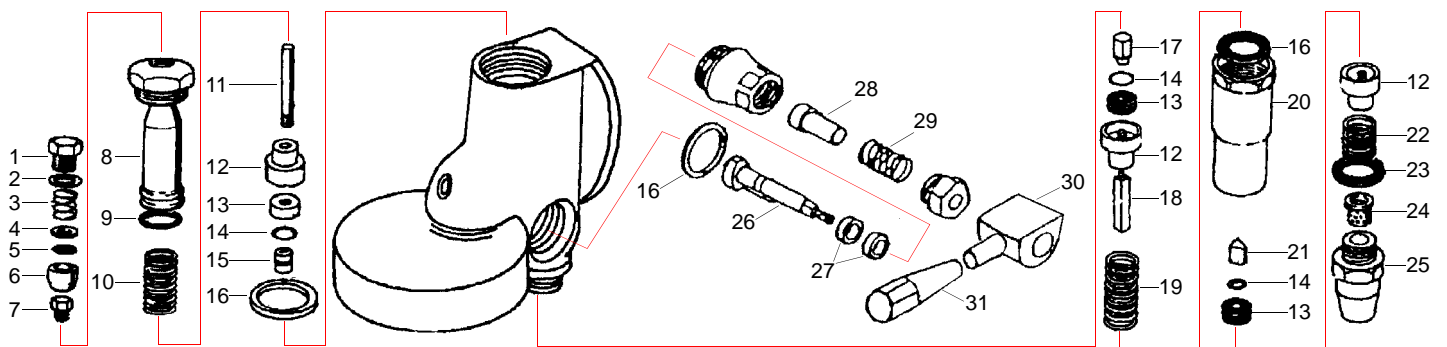

Water level glass

Item	Order	Description
1	529445	Water level glass
2	529357	Gasket
3	529356	Spring
4	529358	Bush
5	529354	Gasket
6	529429	Water level glass
7	528222	O-ring
8	529396	Pressure washer
9	529397	Pipe screw

Taps

Item	Order	Description
1	529503	Tap (Steam/water) /cpl.
2	111062	Button spring
3	111060	Button spring

Item	Order	Description
1	528926	Gasket
2	528745	O-ring

Item	Order	Description
1	529850	Tap (Steam/water) /cpl., (ceramics)
2	111173	Button (black)
3	111174	Button (Granat)
4	528927	Gasket
5	528928	O-ring
6	528929	Upper part/cpl.

Pipe

Item	Order	Description
1	529851	Steam pipe
1	529852	Steam pipe (stainless steel)
2	529853	Water pipe
3	528401	Gasket
4	528708	Spring
5	529547	Pressure washer
6	529545	O-ring

V Group

Item	Order	Description
1	528519	Ending cap
2	528520	Cu-gasket
3	528521	Spring
4	528522	Washer
5	528326	Filter
6	528321	Bush
7	528486	Jet
8	528523	Trumpet
9	528525	O-ring
10	528526	Spring
11	528527	Shaft

Item	Order	Description
1	529002	3/8", 1 way, straight/short
2	529001	3/8", 1 way, straight/long
3	529005	3/8", 1 way, curved/short
4	529003	3/8", 1 way, curved/long

Item	Order	Description
5	529004	3/8", 1 way, curved/closed
6	529008	3/8", 2 ways, distance 44mm
7	529007	3/8", 2 ways, distance 55mm/short
8	529006	3/8", 2 ways, distance 55mm/long