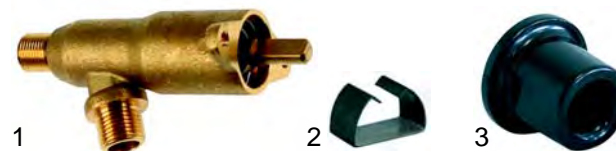

Manometer

Item	Order	Description
1	541208	Manometer/double scale

Valves

Item	Order	Description
1	529312	Safety valve, 1,8 bar, 3/8"
2	529316	Safety valve/sealed, 1,8 bar, 3/8"
3	529303	Empty valve, 1/4"
4	529361	Cu-gasket, 1/4"
5	529349	Cu-gasket, 3/8"

Water level glass

Item	Order	Description
1	529445	Water level glass
2	529357	Gasket
3	529356	Spring
4	529358	Bush
5	529354	Gasket
6	529429	Water level glass
7	528222	O-ring
8	529396	Pressure washer
9	529397	Pipe screw

Taps

Item	Order	Description
1	529503	Tap (Steam/water) /cpl.
2	111062	Button spring
3	111060	Button spring

Item	Order	Description
1	528926	Gasket
2	528745	O-ring

Item	Order	Description
1	529850	Tap (Steam/water) /cpl., (ceramics)
2	111173	Button (black)
3	111174	Button (Granat)
4	528927	Gasket
5	528928	O-ring
6	528929	Upper part/cpl.